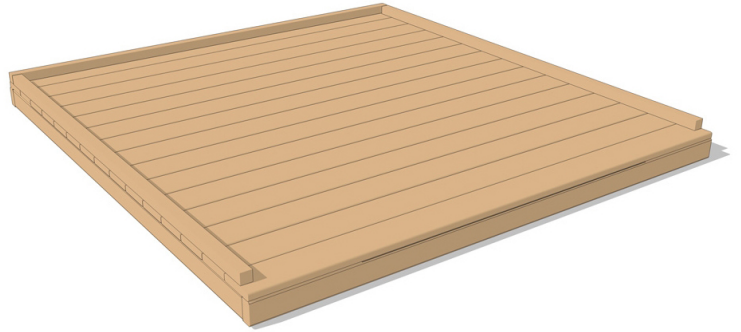

Drama Deck

MSRP \$3,147.00

SALE \$2,833.00

Highlights:

- Raised clear area
- Three sides have an edge to keep things on
- Low height safely raises it
- Perfect location for children to engage in the arts

Age Group: 6 months to 5 years

Assembled Dimensions: 91" x 87.5" x 8"

Nurture kids' imaginations and channel their penchant for the dramatic with this gorgeous outdoor stage designed for children of all ages, abilities, and talent levels. Constructed of 100% structural recycled plastic, our Drama Deck is the perfect setting for puppet shows, talent reviews, outdoor presentations, and comedy acts. Customize the Drama Deck with a filtered shade with optional trellis, or full shade with roof designs, and transform any outdoor space into a magical canvass fit for any performance. A truly versatile stage, the Drama Deck has become a favorite among elementary schools, museums, kids camps, and artists' spaces. It's also a great addition to any backyard, acting as a backdrop for countless family memories.