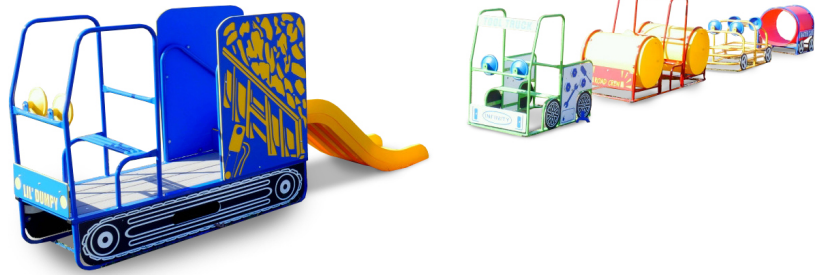

## Road Crew Set

**MSRP \$9,300.00**

**SALE \$6,510.00**

### Highlights:

- Five different pieces of equipment
- Creates a full road crew for children
- Combines slides and tubes
- Extremely interactive environment

**Age Group:** 2 to 5 years

**Unit Size:** Lil' Dump Slide: 9' 6" x 2' 3" x 4' 9"

Infinity Tool Truck: 4' x 2' 4" x 3' 9" Steam Roller: 6'

4" x 2' 4" x 4' 1" Passenger Car: 5' x 2' 1" x 2' 5"

Water Car: 2' 5" x 2' 2" x 2' 5"

**Use Zone:** Dependent on layout. Please speak with a sales associate for planning.

---

The Road Crew Set is an all-encompassing industrial collection for outdoor creative play. With all the attractions of a roadside construction site, toddlers and small children can finally be part of the action. Save yourself the time of finding, purchasing, and integrating each component of this themed playset because all the great pieces are included in this bundle! The Lil' Dump Slide, the Infinity Tool Truck, the Steam Roller, the Passenger Car, and the Water Car are all included for one low price! Get this one-of-a-kind set installed and your kids' imaginations will take it from there!