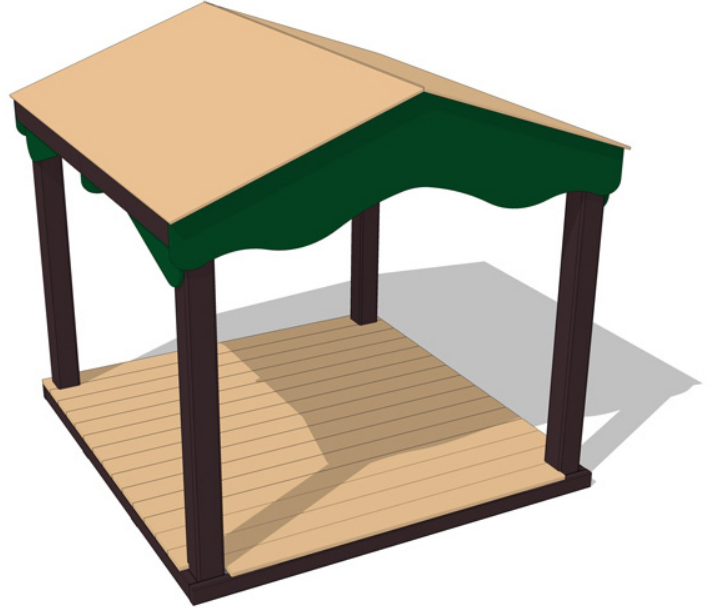

## Drama Deck with Roof

**MSRP \$10,731.00**

**SALE \$9,658.00**

### Highlights:

- Raised stage for children to perform on
- Roof creates shade and shelter from the rain
- Superb area for children to engage in the arts
- Open sides make it possible to perform from any angle

**Age Group:** 6 months to 5 years

**Assembled Dimensions:** 91" x 90" x 87"

---

Take your performance space to the next level with this handsomely-crafted outdoor Drama Deck with Roof. Featuring a classic design, and made from 100% recycled structural plastic, it's the perfect theater to shelter actors of all ages and ability levels from any inclement weather without compromising style. Plus, with its versatile design, the Drama Deck can also be used as a picnic area, ceremonial pavilion, and much more. ADA accessible, the Drama Deck with Roof is constructed of industrial-strength plastic in hunter green, mahogany, and khaki, and can be customized or edited to include a garden trellis and optional shade. This modern stage is safe for children as young as 6 months and comes easy-to-install. Add costumes, and voilà! A space for magic and fun.