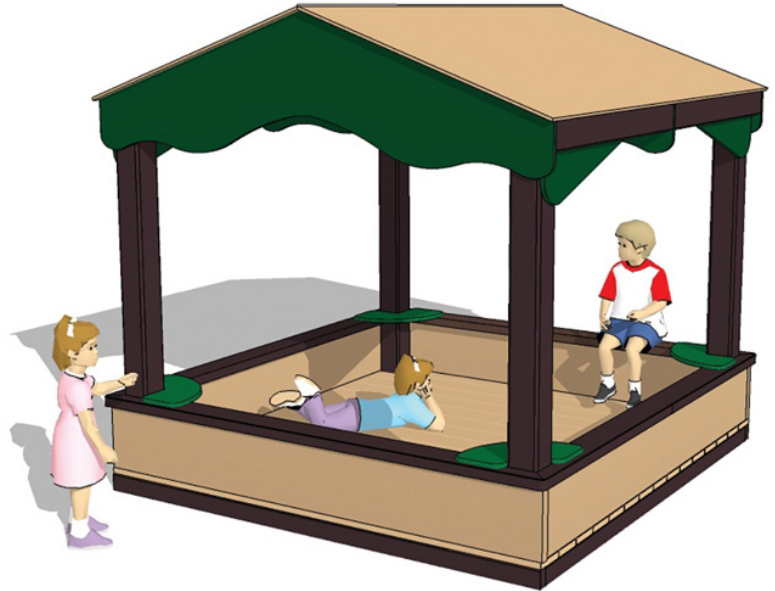

Tot House

MSRP \$12,855.00

SALE \$11,570.00

Highlights:

- Roofed toddler play area
- Has raised sides to keep children in
- Corner seats for children to sit on
- Provides a shaded outdoor play area

Age Group: 6 months to 5 years

Give toddlers their own place to grow and explore—all within a protected and contained space—with our innovative Tot House: a play accessory that fosters growth, cooperative play, and imagination. Built from 100% recycled structural plastic, the Tot House features a sturdy deck with low walls that serve as extra seating, plus rounded corner seats from which parents and caretakers can supervise the action. With the addition of our ramp, the Tot House can be made ADA accessible, making it suitable for children of all ages and abilities. It also includes a unique, scalloped roof design and is constructed with stainless steel hardware.