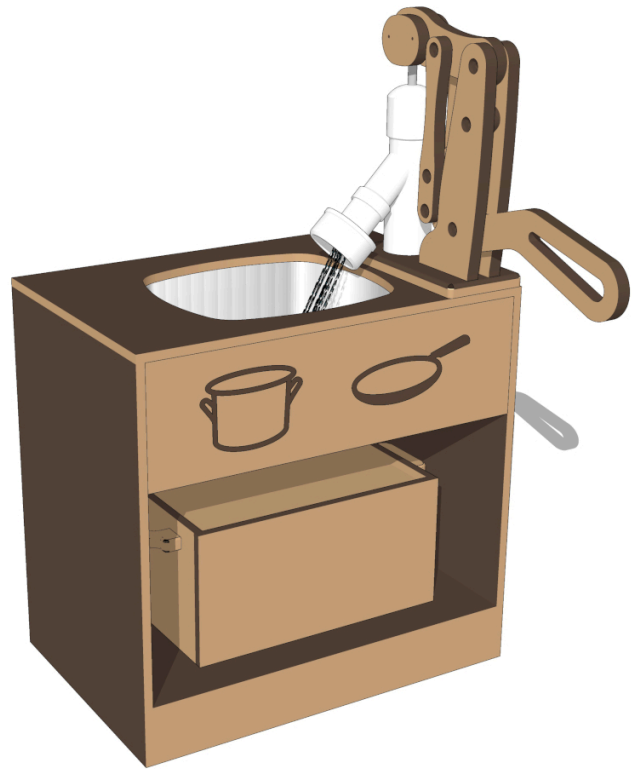

## Stainless Steel Sink and Pump

**MSRP \$1,860.00**

**SALE \$1,674.00**

### Highlights:

- Exercises children's arms
- Introduces basic scientific concepts
- Provides children with a fun place to play with water
- Reservoir ensures that children are less likely to waste water

**Age Group:** 6 months to 5 years

**Assembled Dimensions:** 24" x 16" x 38"

Go with the flow, literally, with the Stainless Steel Sink and Pump. Kids will delight in pumping filtered water through the faucet, into the working sink. Our unique design gives children a chance to sharpen their motor skills, elevating this kitchen accessory into an educational tool. Teach kids the importance of handwashing and proper food safety, as well as cooperation and determination. Water from the sink drains into a catch-all reservoir beneath for easy cleanup. Add this accessory to your play space, along with the rest of our Kitchen appliances like our matching Stove, Microwave, and Refrigerator. The Faucet Sink measures 24" L x 16" W x 24" H (37" H to top of pump handle). Made of 100% recycled structural plastic, it's ADA accessible.