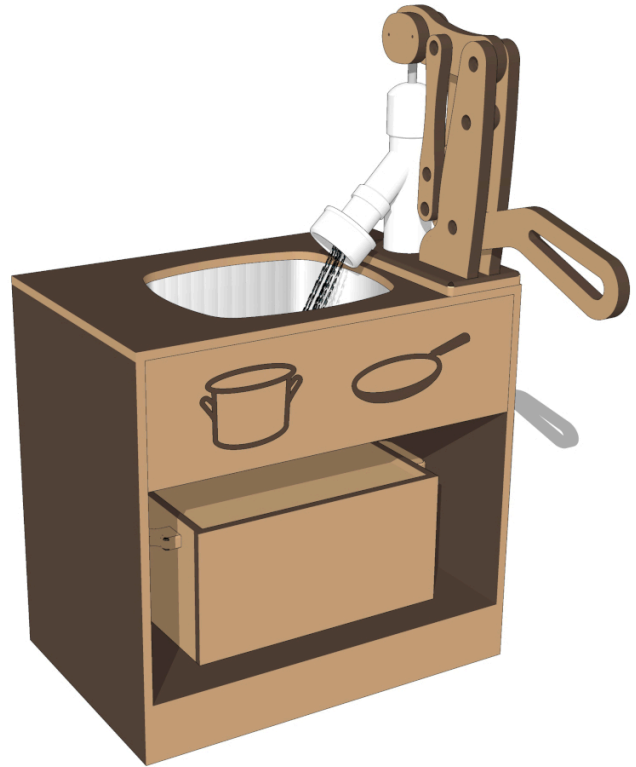

Stainless Steel Sink and Pump

MSRP \$1,860.00

SALE \$1,674.00

Highlights:

- Exercises children's arms
- Introduces basic scientific concepts
- Provides children with a fun place to play with water
- Reservoir ensures that children are less likely to waste water

Age Group: 6 months to 5 years

Assembled Dimensions: 24" x 16" x 38"

Go with the flow, literally, with the Stainless Steel Sink and Pump. Kids will delight in pumping filtered water through the faucet, into the working sink. Our unique design gives children a chance to sharpen their motor skills, elevating this kitchen accessory into an educational tool. Teach kids the importance of handwashing and proper food safety, as well as cooperation and determination. Water from the sink drains into a catch-all reservoir beneath for easy cleanup. Add this accessory to your play space, along with the rest of our Kitchen appliances like our matching Stove, Microwave, and Refrigerator. The Faucet Sink measures 24" L x 16" W x 24" H (37" H to top of pump handle). Made of 100% recycled structural plastic, it's ADA accessible.