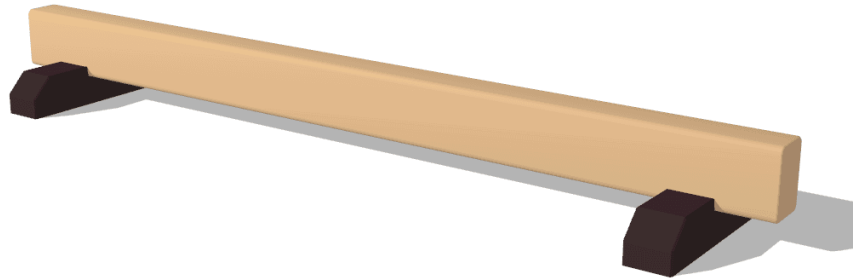

6 feet Anchored Balance Beam

MSRP \$454.00

SALE \$409.00

Highlights:

- Sturdy material and legs
- Made from recycled material
- At a safe height for new learners
- Encourages children to work on their balance

Age Group: 6 months to 5 years

Assembled Dimensions: 72" x 16" X 8"

Kids will learn balance, poise, and acrobatic moves with our 6 foot Anchored Balance Beam by Nature of Early Play: a fantastic tool for children to hone their motor skills and put on gymnastics performances! Kids can imagine life as a circus performer, dancer or Olympic athlete with our sophisticated play accessory. Kids will be attracted to the beam as they take the dare to walk across without falling off. However, parents and adults can rest assured as this beam is a safe height that will minimize injuries. This beam can be placed anywhere whether at home or a school. The extra-long balance beam is constructed from 100% recycled structural plastic. Anchored to the ground for extra security, the Balance Beam is graduated and features stainless steel hardware, and is certified safe for children as young as six months.