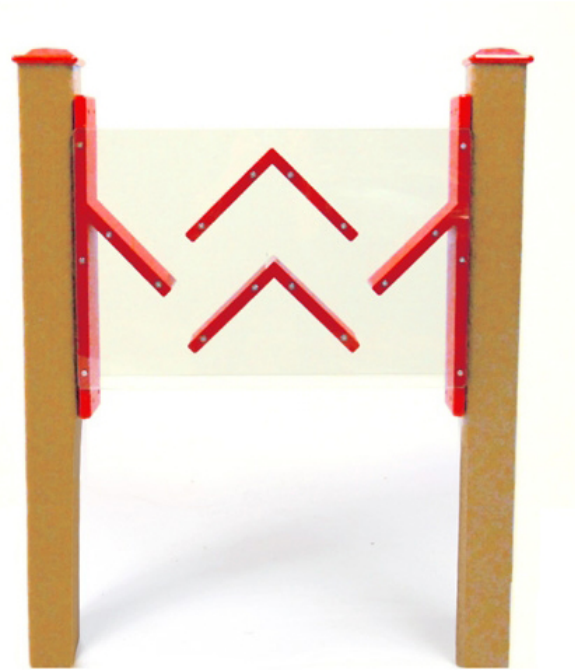

## Sand Chute Wall

**MSRP ~~\$610.00~~**

**SALE \$549.00**

### Highlights:

- Bright red contrasts with the tan poles
- Children will watch mesmerized through the clear front
- Great for sand, cars, and any other small objects
- Adds to any play area

**Age Group:** 6 months to 5 years

**Assembled Dimensions:** 4" x 31" x 24-36"

---

If you can't defy gravity, use it to your advantage with the Sand Chute Wall. Children will grin from ear-to-ear as they pour water, sand, pebbles, marbles, and small spherical objects into the top, only to watch them bounce through a course of consecutive chutes. Perfect for artistic kids and "little builders" alike, the Sand Chute Wall has something for every child, regardless of age or ability level, and is ADA accessible. This play accessory pairs well with our Sand Ramp Wall, as well as our slew of sandboxes and Sand Huts. Purchase individually or attach it to the Sand Ramp. Its panels are 24"W x 16"H (not including posts). The overall height is adjustable from 24"-36"H.