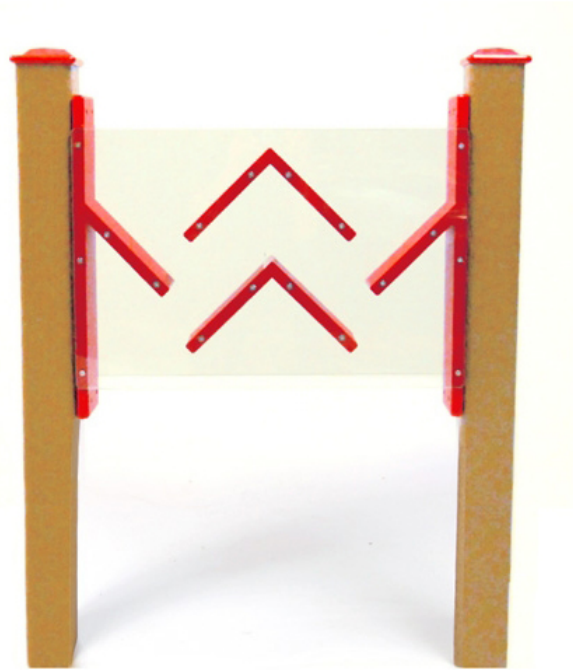

Sand Chute Wall

MSRP ~~\$610.00~~

SALE \$549.00

Highlights:

- Bright red contrasts with the tan poles
- Children will watch mesmerized through the clear front
- Great for sand, cars, and any other small objects
- Adds to any play area

Age Group: 6 months to 5 years

Assembled Dimensions: 4" x 31" x 24-36"

If you can't defy gravity, use it to your advantage with the Sand Chute Wall. Children will grin from ear-to-ear as they pour water, sand, pebbles, marbles, and small spherical objects into the top, only to watch them bounce through a course of consecutive chutes. Perfect for artistic kids and "little builders" alike, the Sand Chute Wall has something for every child, regardless of age or ability level, and is ADA accessible. This play accessory pairs well with our Sand Ramp Wall, as well as our slew of sandboxes and Sand Huts. Purchase individually or attach it to the Sand Ramp. Its panels are 24"W x 16"H (not including posts). The overall height is adjustable from 24"-36"H.