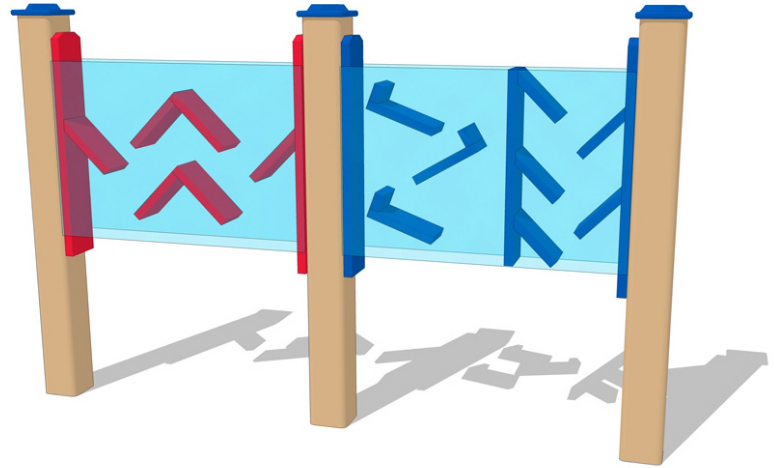

Sand Chute and Ramp Combo

MSRP \$1,320.00

SALE \$1,188.00

Highlights:

- Two fun interactive panels
- Bright colors make them interesting to children
- Clear panels allow children to engage with the falling objects
- Three strong posts support it

Age Group: 6 months to 5 years

A falling apple inspired modern physics. And now, kids can take a cue from Newton and use falling pebbles, water, and sand as sources of inspiration and creativity with the Sand Chute and Ramp Combo. Kids will delight as small objects dance through a winding maze of chutes and ramps, creating a kaleidoscope to engage their imaginations. Suitable for kids of all ages and ability levels, this combined play accessory is ADA accessible and features two clear plastic panels—one red and one blue—so that children can generate graceful parades of objects while working together or side by side. The Sand Chute and Ramp Combo pair well with our other sandboxes for hours of exploratory fun. Its panels measure 24"W x 16"H (not including posts), and its overall height is adjustable from 24"-36"H.