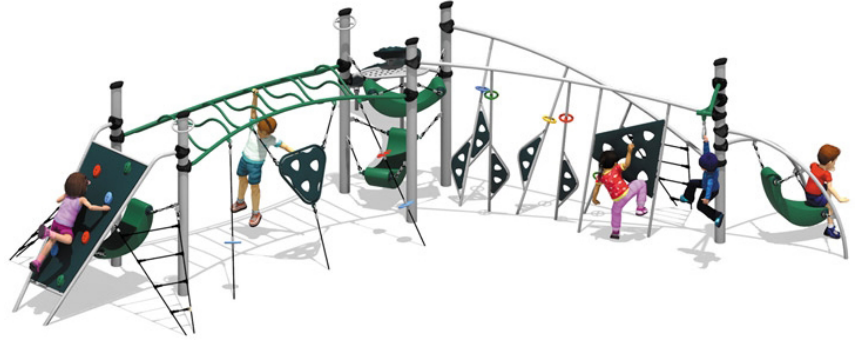

Trek

MSRP \$50,097.00

SALE \$43,835.00

Highlights:

- Horizontally structured play structure
- Balances climbing with activities that are nearer the ground
- Multiple Playshells to rest on
- Encourages both independent and group play

Age Group: 5 to 12 years

Use Zone: 42' 8" L x 37' 10" W x 8' H

Only the boldest young adventurers will be able to journey through ordeal of exciting obstacles contained in the Trek. On the lower end of the structure, there is a Suspended Playshell and Stretching Ring to enjoy. But if they press onward through the slanted posts and fun footing of the Active Link, they will reach another pair of Suspended Playshells. Here they can seek respite by going down the NaviClimb to go back to ground level. But if they are daring enough, they can use they NaviCross overhead ladder to reach the end of their Trek, where they will find another Playshell and an Inclined Wall.