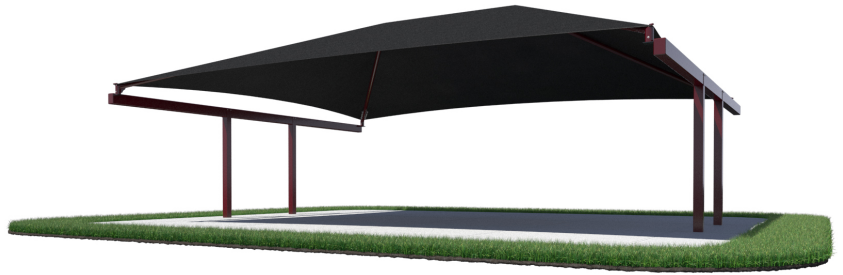

## Two Column T Cantilever Shade

**Price \$12,948.00**

### Highlights:

- For bleachers that are 10 rows high
- Four sturdy support posts create the "T" structure
- Added distance on either end keeps the support posts out of the way
- Provides shade and shelter from rain or sun while on the bleachers

---

Ideal for shading a row of ten bleachers, as well as parking lots, play areas, and more, the Two Column T-Cantilever Shade makes an attractive and steady shade structure to keep patrons protected from the sun. The double T-shaped columns with rectangular shades create a broad, shady overhang that's elegant and functional, preserving the look and feel of your stadium, park, or business. The umbrella comes in an array of powder-coat colors and fabric hues, with the option of installing an electrical access panel. This Shade works beautifully in a host of settings, keeping customers cool and happy, ensuring your business, ball game, or park and recreation space thrives, regardless of the weather. Inquire about specific dimensions and customizable options.