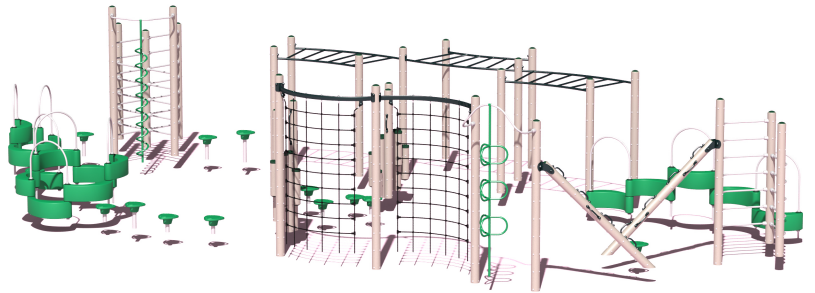

Mauna Loa

MSRP \$46,059.00

SALE \$40,302.00

Highlights:

- Climbing focused play structure
- Combines group and solo activities in one play area
- Focuses on building full body strength
- Includes balancing exercises as well

Age Group: 5 to 12 years

Use Zone: 65' L x 38' 6" W x 6' 11" H

The Mauna Loa playset is an amazing obstacle course of activities for kids to complete. Children will strive to complete each activity in the outer shape of the activity. These include numerous Playshells and Playpods for children to step and leap across, a triple set of Curved Overhead Ladders to help build upper body strength, and a set of Curved Vertical Nets for sideways climbing that uses both arms and legs. There is a shortcut through the middle of the course to make it easier for kids to move at their own pace or catch up with their friends.