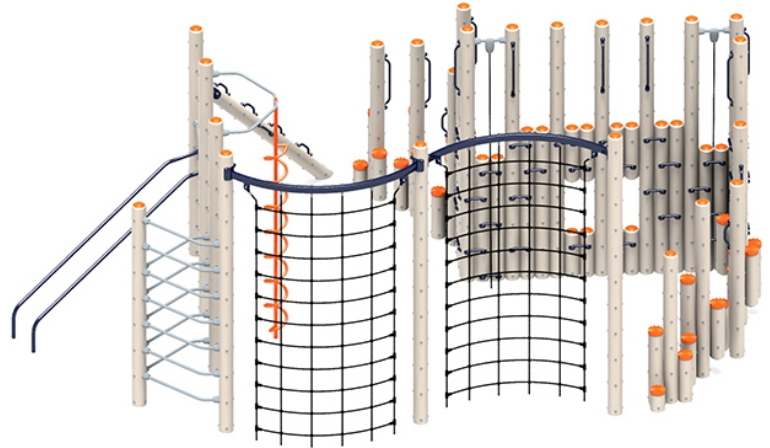

Ascend

MSRP \$42,540.00

SALE \$37,223.00

Highlights:

- Circular climbing focused structure
- Climbing walls and ropes
- Spiral climber adds extra excitement
- Poles for balancing on the sides

Age Group: 5 to 12 years

Use Zone: 33' 4" L x 23' 8" W x 4' H

Summit to a world of imaginative play with the vertically-inclined Ascend Playset. Featuring climbers designed for kids ages five to twelve, the Ascend provides a world of interactive fun meant to challenge young adults and enhance children's balance, hand-eye coordination, and upper-body strength. And thanks to its lengthy layout, the Ascend can accommodate up to twenty kids comfortably, making it a climbing palace upon which to socialize and explore. This playset features four separate activities and has a use zone measuring 33'4" x 23'8." ADA accessible, the Ascend is perfect for dreamers of all ability levels and is constructed to hold up to years of strenuous use.