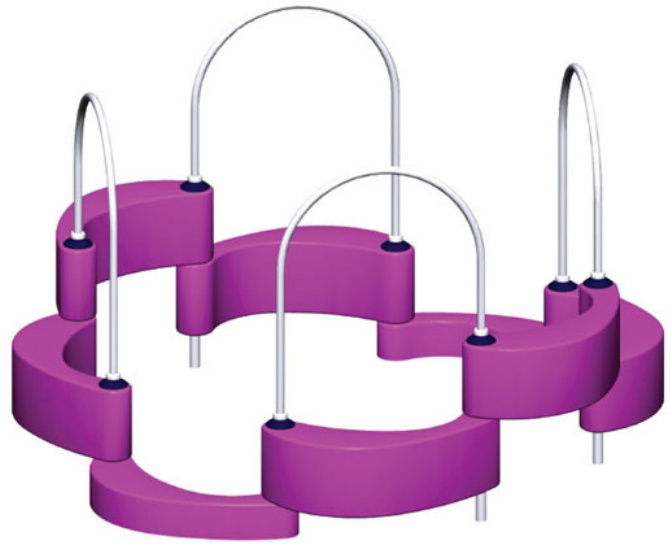

PlayShell Circular Climber

MSRP \$3,207.00

SALE \$2,807.00

Highlights:

- Many different heights to challenge children
- Fun, inviting shapes to interest children
- Sturdy metal poles and plastic shells
- Accommodates 8 - 10 children

Age Group: 5 to 12 years

Use Zone: 20' 8" x 20' 8" x 2' 6"

The PlayShell Circular Climber is a great addition to any outdoor playground, since it provides a unique activity which is safe and fun for children of all ages. The ring of PlayShells forms a nice inner area where children can hang out and socialize. The PlayShells have different heights to provide some variance and to make them more interesting to climb over and around. There are arched support poles along the tops of the shells to offer children something to hold onto for balance and support as they climb. These arches are strong enough for kids to hang and swing from them without worry. They will delight in trying to maneuver around the ring, weaving in between the arches while trying not to touch the ground. The colorful playshells with their unusual shapes are certain to liven up any play area.