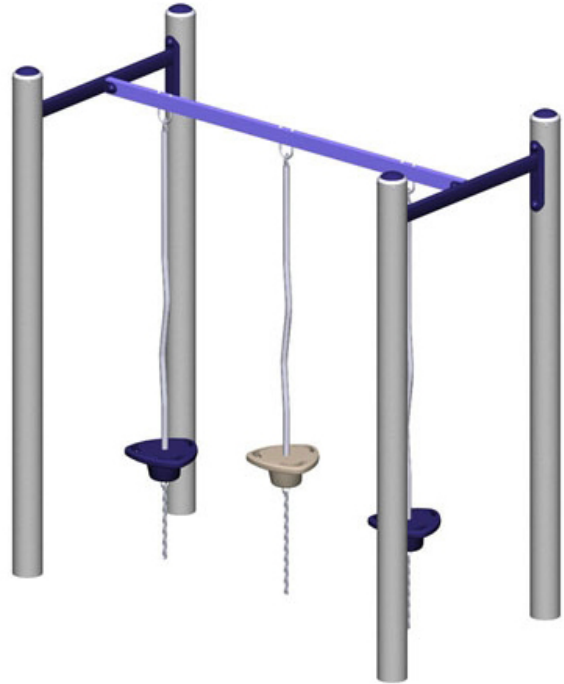

Compact PlayPod Traverse

MSRP \$4,680.00

SALE \$4,095.00

Highlights:

- Three pods to hop across on
- Pods move forcing children to work on their balance
- Children work on sharing
- Small, but fun structure

Age Group: 5 to 12 years

Use Zone: 24' 2" x 16' 5" x 2' 6"

Swing into a world of fun with the Compact PlayPod Traverse. The sturdy, controlled lateral and rotational movement of the mazes and traverses aids children in the development of their agility, strength, balance, and gross motor skills. Ideal for slightly older kids ages five to twelve, the PlayPod Traverse can fit up to seven people at a time and has a use zone of 24'2" x 16'5." The perfect accessory to large, multi-event play structures, it adds a great physical play element to any care center, playground, or schoolyard. Or, make the PlayPod Traverse a stand-alone play element and the focal point of your green space. Made from recycled plastic and metal materials, it's a sustainable vertical climbing choice for families and administrators concerned with their environmental footprint, and will withstand years of everyday use.