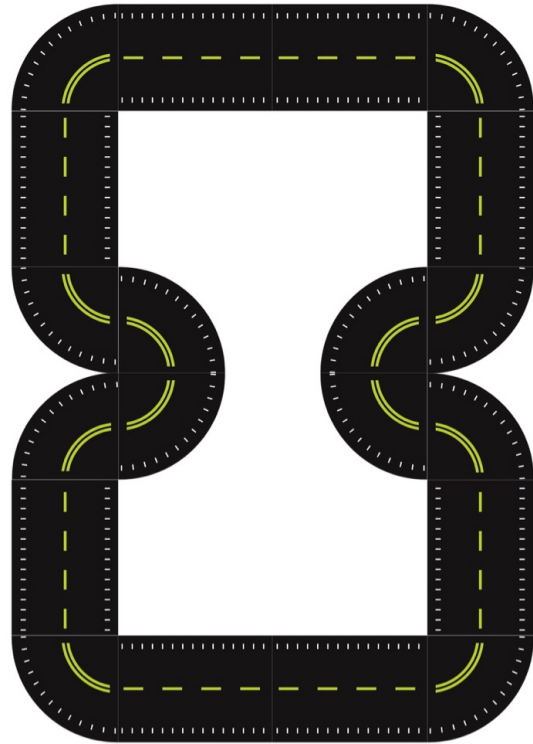

Formula 1 Trike Track

MSRP \$15,376.00

SALE \$10,764.00

Highlights:

- Creates a life-like area for children to ride
- Freedom to design your own shape
- Designed to handle lots of children over a long period of time
- Comes with 8 straight and 12 curved pieces

Age Group: 2 to 5 years

Create a comprehensive space for kids to race around on their trikes and scooters with the easy-to-assemble and charming Trike Path. This twenty-piece set fits together to form a cycling track for toddlers and kids in elementary school and can be set up either indoors or outdoors to accommodate your school, park, or daycare's specific needs. Perforated lines down the center of the track ensure that children give each other enough space, and it adds an air of authenticity to the set. The Trike Path can accommodate around six children or cyclists at once and gives kids a contained and safe area to ride and develop their gross motor and balance skills. Pair the Trike Path with one of our speed limit signs to ensure that kids cycle at an appropriate speed. Assembly is quick and straightforward, so kids can start peddling immediately.