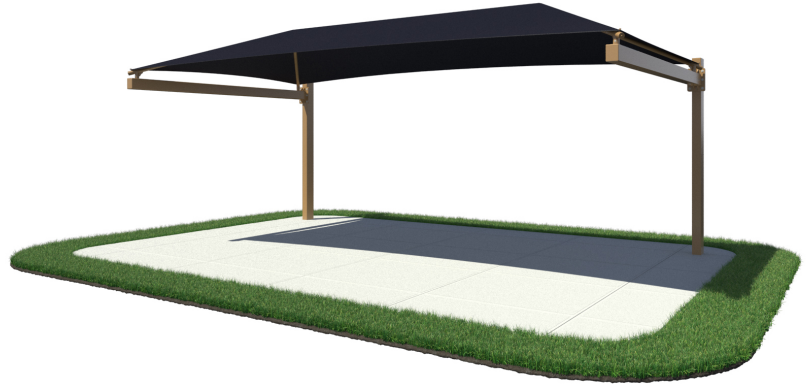

Hanging Cantilever

Price \$8,553.00

Highlights:

- 8 feet Entrance heights on all shades
- Only available as in-ground mount
- Perfect for parking lots and walkways
- Multiple fabric and powder coating colors available

This Hanging Cantilever Shade Structure is the perfect way to provide shade to an outdoor area like storefronts, bleachers, or walkways. Its unique design places the supports for the shade off to the side, rather than underneath, which would take up valuable shady space and limit your options for setup. They can be set up alongside buildings, to keep customers waiting in line outside comfortable. The steel frame has a durable powder coat of paint, which keeps it rust-free and looking fresh even after years of outdoor exposure. The durable material that the shade is made from blocks both rain and excessive sunlight, making it a great fixture to have at any time of the year. This fabric is available in a wide variety of different colors, allowing you to select the one that best complements the aesthetics of your location.