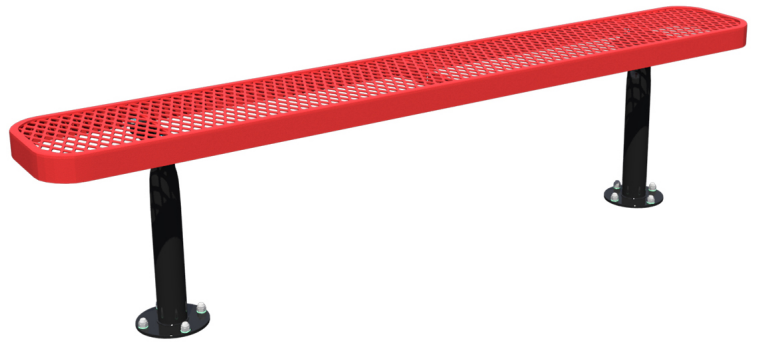

## Basic- UltraLeisure Style Park Bench without Back

**MSRP \$394.00**

**SALE \$335.00**

### Highlights:

- Perfect for sporting events
- Features a 2-5/8" frame with 17" height
- Rounded corners make table safer for kids
- Choose your color, mounting, and size preference

---

A lack of seating in a park or outdoor setting denies visitors the chance to sit and enjoy the surrounding beauty that it has to offer. The UltraLeisure Style Park Bench without Back is the perfect addition to any such space because it is compact, comfortable, and affordable. It has a metal pattern that makes it semi-transparent and prevents rain collection as a result of inclement weather. Thanks to the moisture repelling thermoplastic coating on the metal, precipitation slides right through the holes in the metal. This thermoplastic coating keeps the bench free from corrosion as well as rust and can be customized with a wide selection of exciting color options. The UltraLeisure Style Park Bench Without Back is available with permanent in-ground or surface mounting, or in a mobile portable base, meaning that it is suitable for any terrain and any location. Talk to a sales representative about color and mounting options.