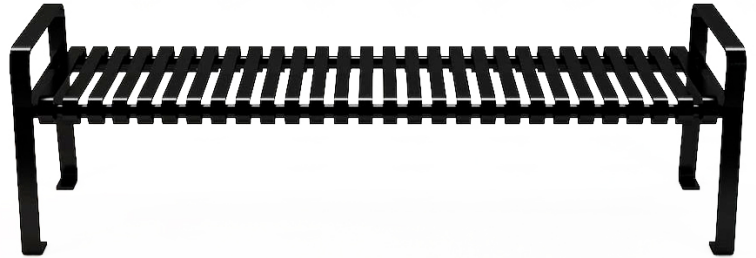

Aspen Bench Without Back

MSRP \$1,324.00

SALE \$1,165.00

Highlights:

- Bench is only available in black
- Classic design made with sturdy materials
- Heavy gauge tube steel ends reinforce strength and support
- Bench can be surface mounted with included materials
- This bench is also available with a back

Take a seat and enjoy the comfort and quality of the Frog Furnishings Aspen Bench Without Back. This bench is designed to provide the ideal stability and support people need to really enjoy a good rest outdoors. Available in a beautiful black, this bench has hints of a classic park bench design but with enough novelty to really capture the attention of those out for a stroll or waiting for the bus. The steel straps running along the bench are able to support tired pedestrians, and the heavy gauge tube steel ends and surface mounting give the bench that solidity it needs to do its job. This bench is also available as the Aspen Bench With Back, if you would rather offer a more lean-back, casual option.

Frog Furnishings has plenty of other metal bench options available as well, including: Blair Bench, Rockford Bench, Wellington Bench with Back and Wellington Bench without Back.