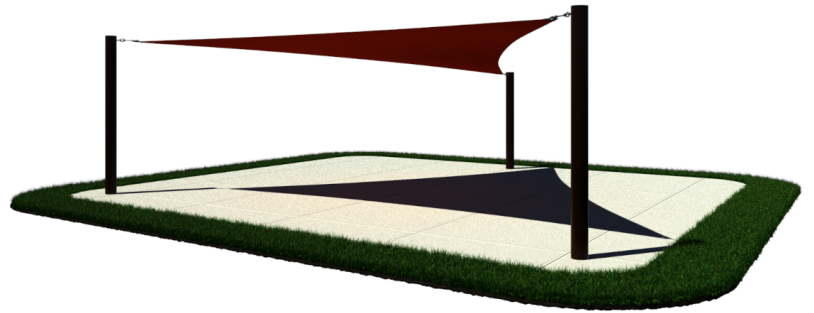

Equilateral Sail Shade

Price \$6,081.00

Highlights:

- Fabric and steel can be colored
- Available in surface or in-ground mount
- Protects those underneath from sun rays
- Triangle shaped shade constructed of steel and fabric

Overhead View

The Equilateral Sail Shade brings a cool break from the heat of the sun. This unit is ideal for outdoor areas with an absence of shade that are looking for an artful way to emphasize a particular point in their site. The Equilateral Sail Shade immediately adds class to outdoor areas separating it from its more mundane counterparts. Additionally, the shade of a sail shade rotates as the day progresses creating a scenic look that is unparalleled. This umbrella can be paired with others or stand alone to fit unique scenarios. The fabric and steel that comprises this unit can be colored to fit almost any look allowing for the sleekest hotel to the most vibrant of family water parks to bring shade into their overall look.