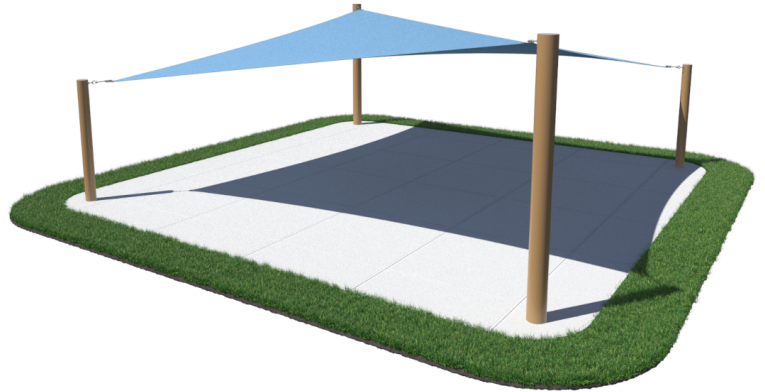

## Hyperbolic Sail Shade

**Price \$10,644.00**

### Highlights:

- Slight arch for rain runoff
- Raschel warp knit for extra strength
- UV stabilized fabric to hold color longer
- Clear visual marker for an area from a distance

---

Shade is just a square away with the Hyperbolic Sail. The simple parallelogram is given extra dimension with different post heights. This dynamic look also guides water off of the shade keeping it from pooling in a manner that might damage the shade. In especially bad weather, like heavy snows and heavy rain, the shade was designed to be removed for storage. Storing the shade during harsh weather adds to its already significant life. The Hyperbolic Sail comes in a variety of entrance heights that allow for the use with a playground, a pool, an outdoor dog park and many other areas. The posts are steel with a durable powder coat painted exterior. Both shade fabric and powder coated posts come in a variety of colors that can match the brightest of playgrounds to the most subtle of pool areas.