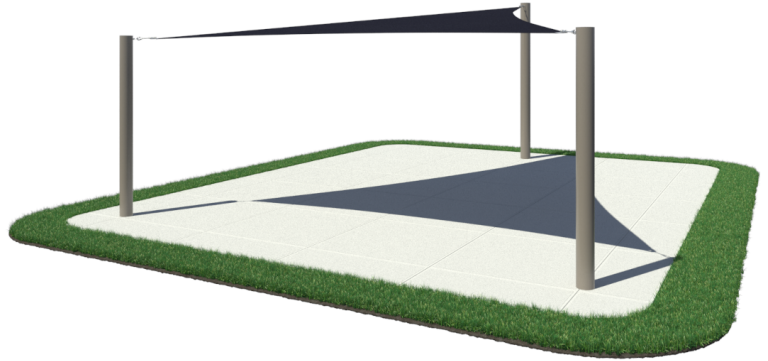

Isosceles Sail Shade

Price \$6,182.00

Highlights:

- Adds shade and interest to any outdoor venue
- Eye-catching design that highlights your space
- Posts and shades are available in a rainbow of colors
- Steel posts manufactured to handle continuous tension

Overhead View

Bring an edge to your play area with the Isosceles Sail. The design features two short equal length sides that meet at a right angle with one longer edge opposite. This sandwich style look adds static motion to whatever it is covering. Whether it is used alone over a single structure or in conjunction with other shades, the Isosceles Sail will bring an edgy look to your outdoor venue. The sail itself is constructed from Raschel Warp Knitted fabric that is stronger than a regular knit or woven fabric. This allows for it to handle the stress from daily wind and the necessary tension to create the iconic shape. The posts are powder coat painted in your choice of colors allowing the purchaser a variety of combinations between fabric and post colors. To extend the life of the Isosceles Sail, it is advisable to take it down before snow or harsh rain.