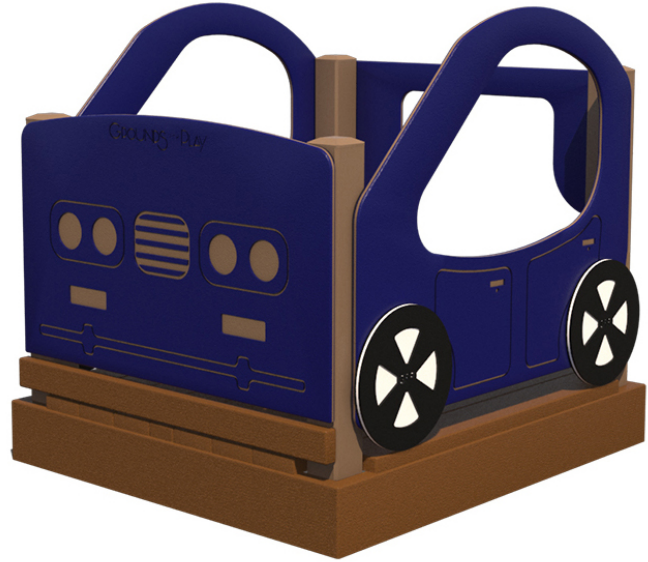

Mini Car Dramatic Play Vehicle

MSRP \$3,418.00

SALE \$2,906.00

Highlights:

- Prompts imagination and creativity
- Can fit a couple of children at a time
- Comes with two interactive steering wheels
- Compact size opens up installation choices

Age Group: 2 to 5 years

Unit Size: 3' 9" x 3' 9"

This Mini Car Dramatic Play Vehicle is the perfect size to help your smallest kids starting crafting dramatic stories of their pretend days driving to and from work, the store, or the playground itself! This play item is a clear winner when it comes to presenting a bit of imagination space to your grounds layout. It's important to have social interaction pieces like this Mini Car available for youth who are looking for a balance to all of the physical play activities. With this play car, they can work together to pilot the vehicle to a spot of their choosing and work their minds to conjure a tale that allows the scene to unfold. And with two steering wheels up front there will be no arguing about which person gets to drive. This robustly built Mini Car Dramatic Play Vehicle should work well as a novel addition to your church grounds, daycare facility, or preschool.