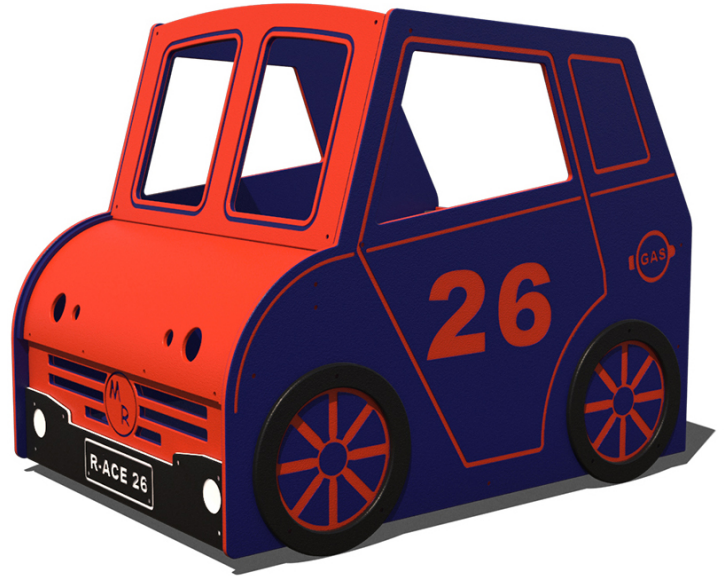

R-Town Rumblin' Racer

MSRP \$6,448.00

SALE \$5,481.00

Highlights:

- Bold colors grab attention
- Promotes creativity and imagination
- Kids can pretend they're part of motorsports
- Durable construction suitable for indoors or outdoors

Age Group: 2 to 5 years

Unit Size: 17' x 16'

Looking like an animated automobile that's just zoomed out of a cartoon and into reality, the R-Town Rumblin' Racer is an eye catching playground structure that's sure to get kids excited. It's handsomely detailed with fine illustrative touches like a number decal on the doors and a labeled gas tank. Children can enter the vehicle through the clear passage at the back. This portion, along with the open roof area, is widely spaced and offers clear visibility into the play car so adults can watch kids and assure everyone is playing safely. Set in the dashboard in front of a pair of platform seats are two steering wheels! This aspect ensures no fighting will take place over which child gets to drive the play car. The smaller footprint of this dramatic play unit opens up placement possibilities. It works well as a solo installation or alongside other make believe cars. It comes in two versions: as a stable post mounted car or as a bouncing spring mounted car.