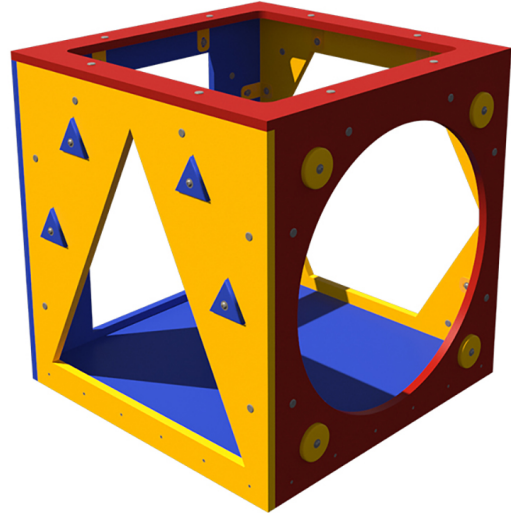

### Highlights:

- Colorful paint gives cube a friendly appearance
- Helps children learn about shapes and patterns
- Ideal for youth learning to crawl or beginning to walk
- Light enough that adults can move but too heavy for little kids

**Age Group:** 6 to 23 months

**Unit Size:** 3' x 3'

---

The Literacy Cube is an engaging portable play item that little children will enjoy crawling into and out of as they consider its differently shaped doorways. The cube is light enough for grownups to pick up and move while being heavy enough to prevent accidental movement from the little ones exploring the interior. You can incorporate the Literacy Cube into lesson plans at your school or as part of an impromptu education session. Children can be encouraged to crawl into the cube through a triangle and asked to leave via a circle, for example. This way they'll be combining physical exercise with a chance to enhance mental abilities. The cube's bright primary colors and welcoming design invites interaction and it'll be sure to be a big hit at your daycare, church, preschool or kindergarten. And the large opening overhead and ample width of the passages lets grownups easily see inside to monitor kiddos and make sure they're playing safely.