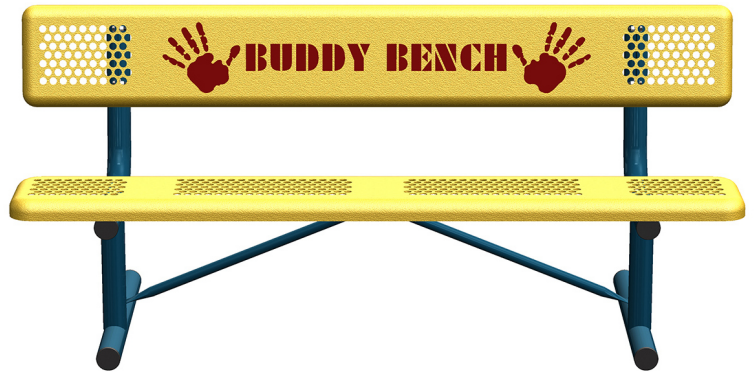

## 6 foot long Helping Hands Buddy Bench with Perforated Steel with Back

**MSRP \$1,161.00**

**SALE \$987.00**

### Highlights:

- Metal construction creates a long-lasting structure
- Powder coated frame protects the metal
- Inviting and friendly artwork encourages socialization
- Textured polyethylene coat on the seat and back provides a durable finish

The 6-foot long Helping Hands Buddy Bench with Perforated Steel with Back by Webcoat is built with the understanding that everybody needs a friend and that this is especially true for young people just starting out in life. Some kids can find pals through active play on swings and slides while others benefit from having mutual access to areas that allow for pleasant conversation and some quiet time. This seat provides just such a spot and its optimistic messaging and handprint artwork encourages youngsters to stop a moment to talk, make plans, or just think to themselves. The perforated metal of the seat permits air to flow through the bench and cool those sitting down. The durable stainless steel is capable of handling regular use by the youth of all shapes and sizes. The frame is powder-coated while the seat and back are covered in a textured polyethylene finish to protect the metal. Both finishes for the 6-foot long Helping Hands Buddy Bench with Perforated Steel with Back are customizable. Secure it in place with a surface or in-ground mount or keep it mobile with the portable mount. Please speak with a salesperson to learn more.