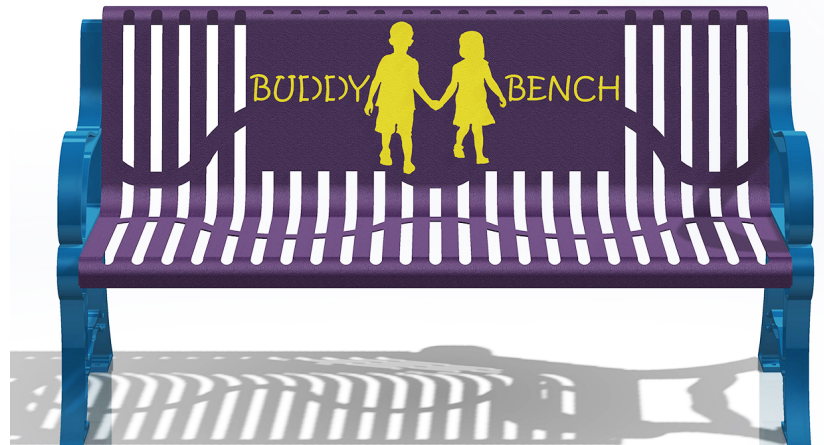

5 foot long Kind Kids Buddy Bench with Classic Style with Back

MSRP \$1,604.00

SALE \$1,364.00

Highlights:

- Sized just right for children
- Slatted design permits cooling airflow
- Textured polyethylene color coating on seat and a powder coated frame
- Kind-hearted messaging complements artwork

Webcoat's 5-foot long Kind Kids Buddy Bench with Classic Style with Back is a seat built just right for the smallest youngsters. With this cute bench set aside on the grounds of your church, preschool, or daycare, you will be sure to see lads and lasses setting aside some time every day to learn a bit more about each other and grow their friendships. With its detailed silhouette of a small boy and girl holding hands, the artwork on the seating's front promotes benevolent messaging about the benefits of expanding your heart to include others. The strong metal construction will stand up to years of use and withstand the damaging effects of weather. The powder-coated frame and textured polyethylene application to the seat can each be color customized. This allows you to have similar surfaces or two different coordinating hues. Contact a AAA State of Play salesperson for more information.

10859 East Washington Street, Suite 100

Indianapolis, IN 46229

Toll Free 1-877-826-2776

<https://www.aaastateofplay.com/5-foot-long-kind-kids-buddy-bench-with-classic-style-with-back/>