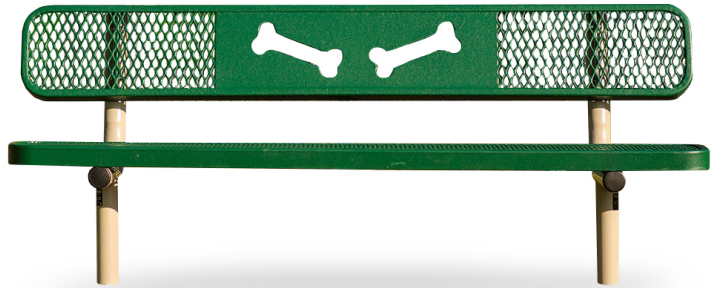

Bones Design 6-foot UltraLeisure Expanded Style Bench with Back

MSRP \$1,175.00

SALE \$999.00

Highlights:

- Charmingly decorated with bone-shaped cutouts
- Modern design with airflow permitting surfacing
- Multiple mounting options available
- Colors of both frame and bench are customizable

The Bones Design 6-foot UltraLeisure Expanded Style Bench with Back by Webcoat is composed of strong and clean lines that helps make for a modern appearance that will appeal to urban locations with contemporary sensibilities. The interwoven expanded metal grating along the back and seat surface is carefully spaced to allow for air to flow through the unit and help accelerate drying after rains. The back of the bench features some charmingly quirky decoration in the form of a duo of bone-shaped etches. The powder-coated paint finishing of the frame and the textured polyethylene on the seat makes for resilient layering that will stand up to years of exposure to the sun, wind, and rain. The colors of both materials can be customized if what you see here is not to your liking. Please contact AAA State of Play to learn more details. This 6-foot long bench is available as a portable, surface or in-ground mounting unit.