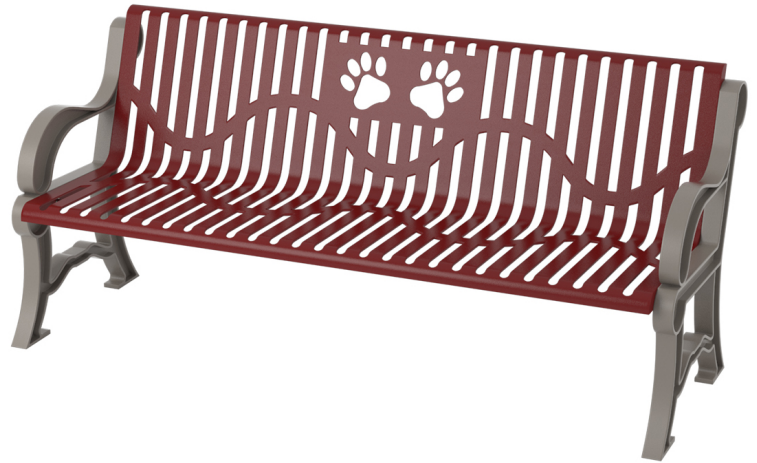

Dog Park Paws Design 6-foot Classic Style Bench with Back

MSRP \$2,069.00

SALE \$1,759.00

Highlights:

- 6-foot long seat and back offer plenty of room to relax
- Portable and surface mount base combination increases versatility
- Steel construction for longevity and strength
- Curved armrests for comfortability

Webcoat's Dog Park Paws Design 6-foot Classic Style Bench with Back takes the inherent appeal of finding a place to sit in a busy outdoor space and amplifies it through charming decorations and strong lines. This comfortable commercial-grade outdoor seat displays a duo of cut-out paw prints across its front. The quirky set of animal feet should appeal to animal lovers and help the furniture unit blend in perfectly with nature preserves, zoo entrances, museum cafes, and dog parks. The rugged steel framework can handle habitual daily use. The powder coat finish on the frame and the textured polyethylene on the seat are each capable of keeping the bench's colors eye-catching and vivid, no matter what the weather exposure. Both finishes can be adjusted to best fit the color scheme you have in mind for your site. All you have to do is contact a AAA State of Play sales representative to learn more. The Dog Park Paws Design 6-foot Classic Style Bench with Back comes as a portable unit with pre-drilled holes at the base that allow for surface mounting.