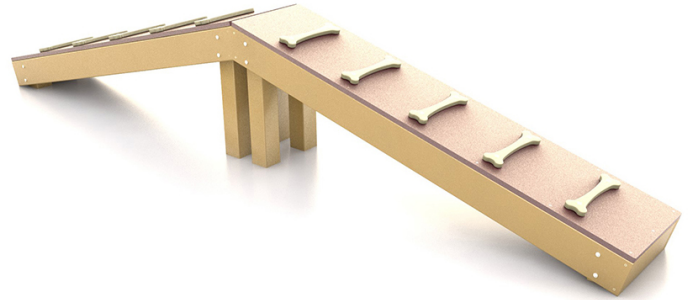

## Camel Hump Climber Recycled Plastic Dog Park Play Equipment

**MSRP \$2,605.00**

**SALE \$2,215.00**

### Highlights:

- Intuitive activity helps maintain a dog's agility
- Eco-friendly build uses recycled HDPE for its posts
- Bone-shaped steps provide a dog-friendly theme
- In-ground mount keeps it in place as dogs play

---

Dogs are not entirely unlike their human owners: some days they just want to have fun too! That is why you are sure to attract more attention from canines and people when you add Webcoat's Camel Hump Climber to your exterior location. This neat activity is built with resilient and innovative components, like the tough 100% recycled HDPE posts and UV-stabilized panels. The natural wood-like appearance of the majority of the exterior helps the unit aesthetically match well with the coloring of the animals themselves. The easy to clean climber uses in-ground mounting hardware and has treaded inclines to help dogs go up and down as they scurry over the assembly. This dog exercise item will be sure to help furry friends stay agile and quick while also engaging their curiosity and intelligence.