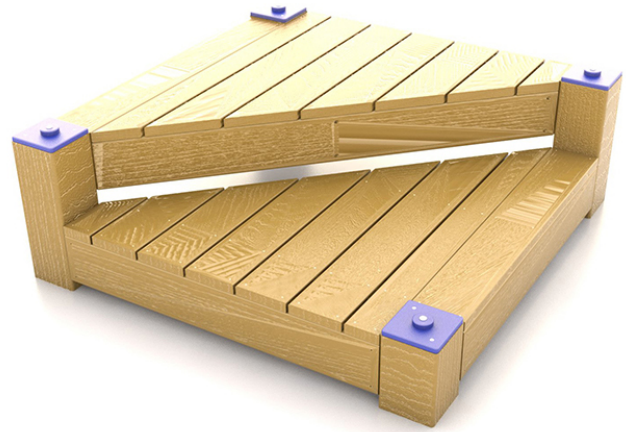

Climb and Sit Recycled Plastic Dog Park Play Equipment

MSRP \$2,176.00

SALE \$1,850.00

Highlights:

- Simple and easy activity can be enjoyed by any sized dog
- Posts built of 100% recycled HDPE for an eco-friendly build
- Great warm-up activity
- Mounted in-ground to keep it in place while dogs play

Canine owners know that there is more to a great dog park than just a fenced area around grassy ground. Smart site builders can help their site stand out by including fun activity installations for dogs to interact with and play on. Webcoat's Climb and Sit Recycled Plastic Dog Park Play Equipment is a fantastic item to include if you are wanting to appeal to these attentive pet owners. The two-tiered platform lets dogs jump and climb up the installation, whether on their own or by way of direction from their owner. The wood-like appearance of the unit is a fine complement to the natural fur of the animals that will frequent the spot. The piece's posts are made of 100% recycled HDPE for an environmentally-friendly build. This dog activity item is simple to clean and easy to maintain. The Climb and Sit Recycled Plastic Dog Park Play Equipment uses in-ground mounting hardware to stay in place as dogs play on top of it.