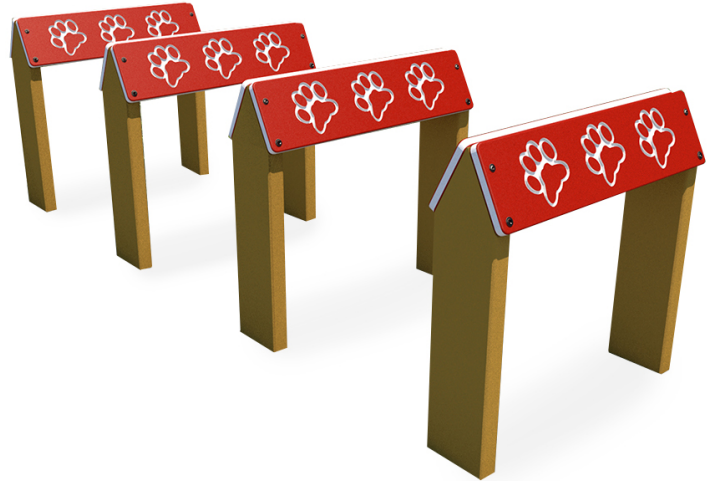

Hurdle Jump Recycled Plastic Dog Park Play Equipment

MSRP \$1,322.00

SALE \$1,124.00

Highlights:

- Green material in the form of 100% recycled posts
- Care-free and simple maintenance
- Employs in-ground mounting hardware
- Different color combinations possible

Your dog park can stand out and heighten the excitement of both visitors and their furry friends by installing the Hurdle Jump Recycled Plastic Dog Park Play Equipment on the grounds. While dogs do require exercise time and benefit from getting outdoors on a regular basis, it can still seem a bit boring to a canine owner to arrive at a dog park only to discover a plain patch of grass enclosed by a fence. This play activity unit is ideal for testing the agility of larger breeds and giving them a task that will keep both their bodies and minds in shape. Made partially of ecologically friendly components, each hurdle has posts made of 100% recycled plastic material. The remaining pieces are UV-stabilized HDPE plastic panels. These hurdles use in-ground mounting hardware and are remarkably easy to clean. The colors of both the recycled plastic-lumber posts and the HDPE panels on top are customizable. Please contact a salesperson to discuss what colors are currently available.