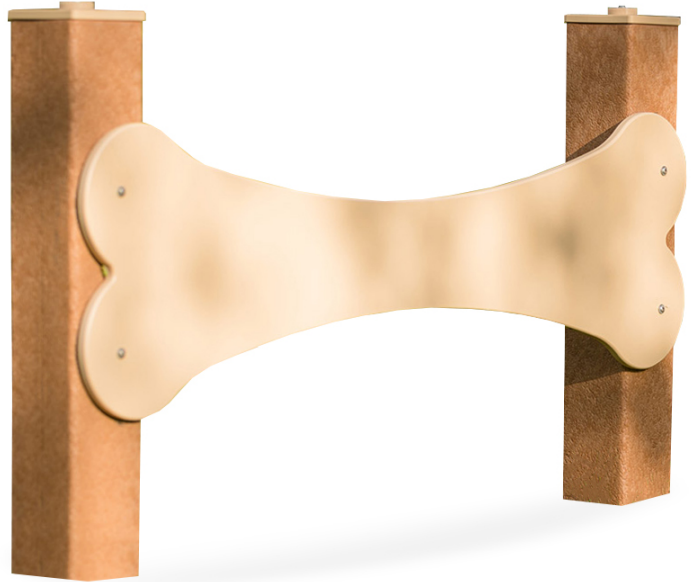

Over and Under Recycled Plastic Dog Park Play Equipment

MSRP \$665.00

SALE \$566.00

Highlights:

- Color resists fading over time
- Parts made of recycled plastic material
- Simple maintenance and clean up
- Will build confidence in stymied pooches

Get a jumpstart on playtime with the Over and Under Recycled Plastic Dog Park Play Equipment. Urge pets to practice their hops as they lift off the ground to get from one side to the other. This item can be used to teach dogs how to jump properly and correct their form to prevent injuries from too much pressure on their joints. The structure brings a variety of benefits that include muscle development in the arms and legs, improving balance and agility, and building confidence in shy or hesitant hounds. They can also crawl under the hurdle while trying to practice coordination to get under with ease. Playing on this unit can also improve obedience as dogs take direction from the owner to jump over the hurdle. Reward them with a nice treat and they will be jumping over the Over and Under Recycled Plastic Dog Park Play Equipment for the rest of playtime. This item features recycled high-density polyethylene posts and UV stabilized plastic panels.