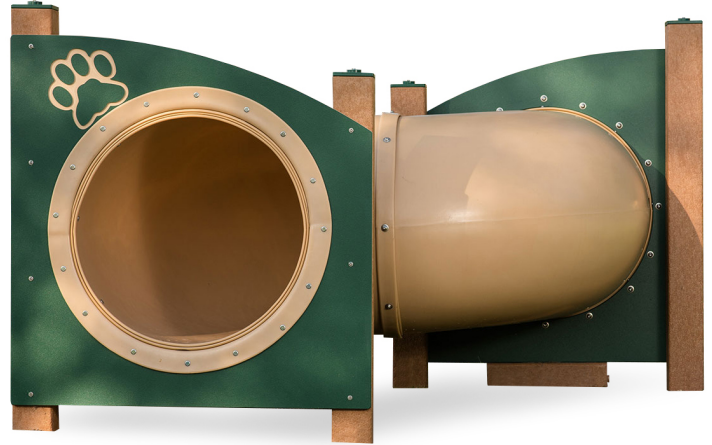

## Thru the Tunnel Recycled Plastic Dog Park Play Equipment

**MSRP \$3,468.00**

**SALE \$2,948.00**

### Highlights:

- Low entry point grants access for dogs of all sizes
- Posts are made from 100% recycled HDPE to reduce plastic waste
- A uniquely shaped play tunnel develops agility and coordination
- Anti-static tubing creates a safe environment for pets

---

Create an entertaining dog park with the Thru the Tunnel Recycled Plastic Dog Park Play Equipment. This is an excellent way for dogs to test their agility as they skirt through the burrow. The structure is made to be comfortable for all of our canine friends. The opening of the tube is 8-inches above the ground and 30-inches wide, granting easy access to dogs of all sizes. The plastic is made with anti-static technology so your furry friends can go through without getting shocked. In addition, the posts are made from 100% recycled high-density polyethylene (HDPE) to create an environmentally-friendly structure. The unit is mounted in-ground, creating a strong and stout foundation that prevents oscillation as dogs traverse through the curved tube. This quick activity can be paired with other dog park equipment to create an exciting obstacle course full of fun activities to keep pets active.