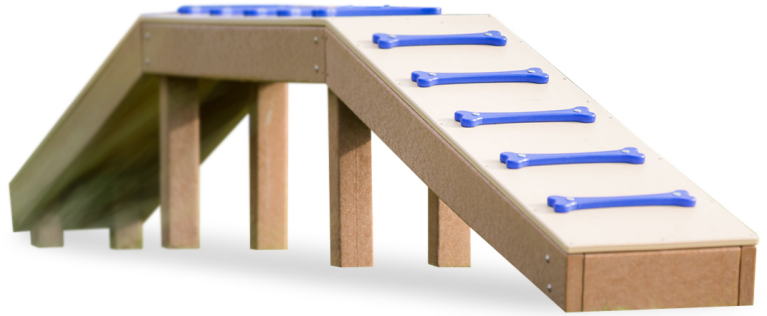

Walk the Plank Recycled Plastic Dog Park Play Equipment

MSRP \$3,450.00

SALE \$2,933.00

Highlights:

- Easy-to-use activity that will improve a dog's coordination
- Bone steps create a dog-friendly theme
- UV-stabilized panels prevent fading
- In-ground mount produces a stout base

Keep your pets busy and physically fit with the Walk the Plank Recycled Plastic Dog Park Play Equipment! This unit is a superb addition to any dog park that vivacious pets will love. The structure is decorated with dog bone tread to entice your canine friends on and across the unit. Standing at a modest height, the climber offers a fun and safe exercise. Dogs can improve their scaling abilities by going up and down this tame unit. Climbing is not the only thing dogs can do on this structure. Dogs can weave around and under the elevated surface for added fun. The unit is mounted in-ground to produce a stable base and prevent unnecessary movement from dogs running across. Environmentally friendly, the posts are made from 100% recycled high-density polyethylene (HDPE) plastic. The panels are also UV stabilized, creating a durable structure that resists color fading even during bright and sunny days.