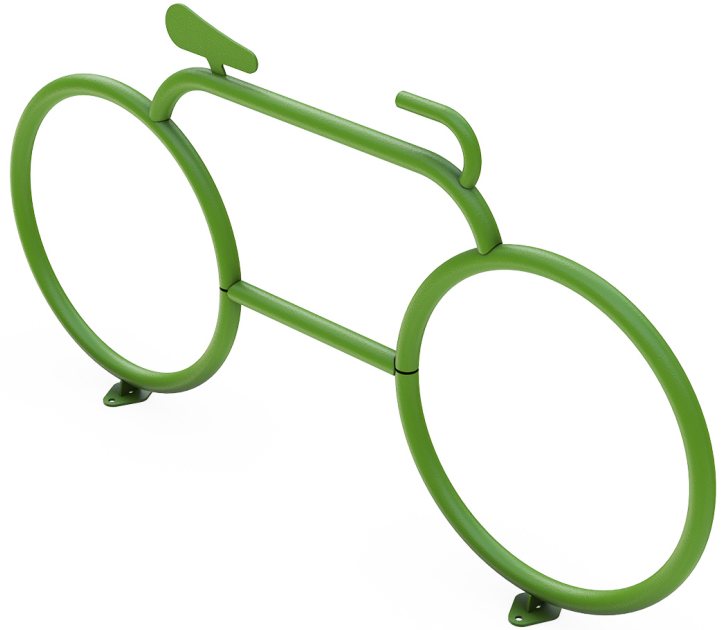

Cyclist Theme Bike Rack

MSRP \$710.00

SALE \$604.00

Highlights:

- Draws cyclist attention
- Park and secure 2-4 bicycles
- Fun design resembles a bike
- Multiple mounting options

Webcoat's smartly designed Cyclist Theme Bike Rack is built of high-quality and tough steel that has been playfully shaped into an outline of a bicycle itself. Including such an installation in your plans is a surefire way to build interest from the cycling community and encourage visitation to your town square, corporate headquarters, or shopping district. This durable and strong rack can accommodate parking and secure 2 to 4 bicycles at a time. The resilient stainless steel is finished with a powder coat application and is UV, water, and mildew resistant. That makes this unit more than capable of handling years of daily use while still looking good in the process. The Cyclist Theme Bike Rack can be bought with surface or in-ground mounting hardware. And if you do not like the color shown here, please contact a AAA State of Play sales representative to talk about alternate choices and learn of scheduling availability.