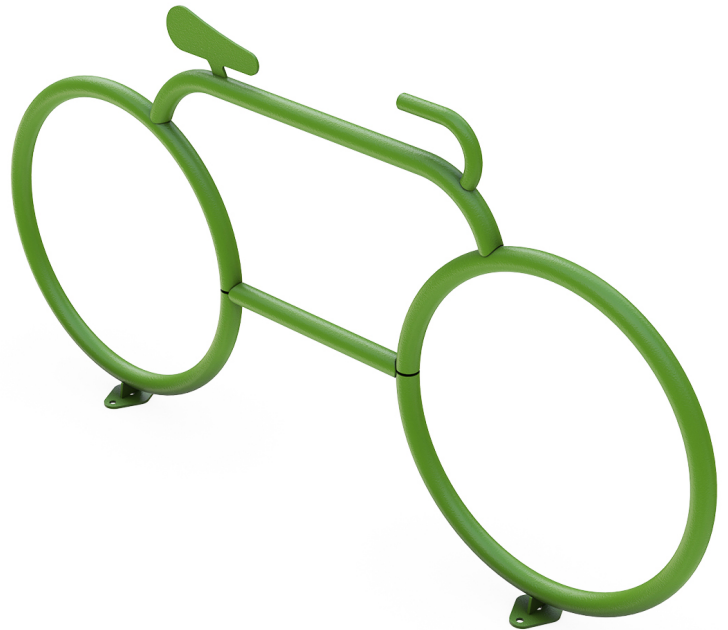

Cyclist Theme Bike Rack

MSRP \$710.00

SALE \$604.00

Highlights:

- Draws cyclist attention
- Park and secure 2-4 bicycles
- Fun design resembles a bike
- Multiple mounting options

Webcoat's smartly designed Cyclist Theme Bike Rack is built of high-quality and tough steel that has been playfully shaped into an outline of a bicycle itself. Including such an installation in your plans is a surefire way to build interest from the cycling community and encourage visitation to your town square, corporate headquarters, or shopping district. This durable and strong rack can accommodate parking and secure 2 to 4 bicycles at a time. The resilient stainless steel is finished with a powder coat application and is UV, water, and mildew resistant. That makes this unit more than capable of handling years of daily use while still looking good in the process. The Cyclist Theme Bike Rack can be bought with surface or in-ground mounting hardware. And if you do not like the color shown here, please contact a AAA State of Play sales representative to talk about alternate choices and learn of scheduling availability.