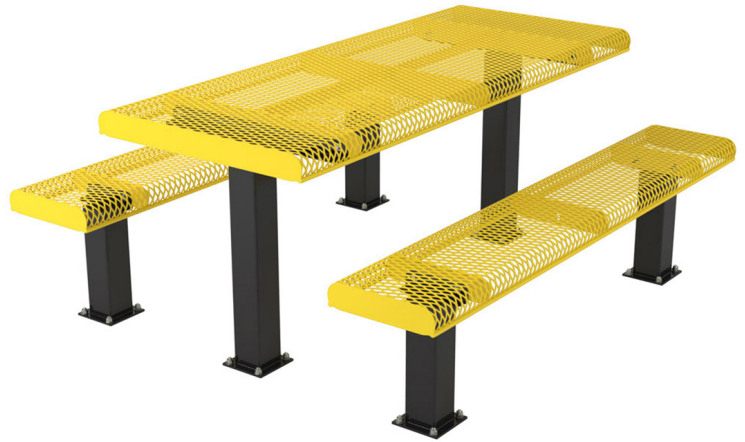

Rolled Rectangular Pedestal Frame Picnic Table with Detached Seating

MSRP \$2,026.00

SALE \$1,723.00

Highlights:

- Detached seating allows easy entry and exit
- Refreshing winds will breeze through the perforations
- Comfortable seating option due to rounded edges
- Colors can be customized to match your venue

A light breeze and delicious food is the only thing needed to complete the Rolled Rectangular Pedestal Frame Picnic Table with Detached Seating. A nice family outing is welcomed as it provides ample seating for those wishing to grab a bite with their loved ones. In addition to ample seating, the tabletop provides enough space to place many things including food, arts and crafts, board games, or whatever else people decide to occupy the table with. Additionally, the curved shape on the edges allows for more comfortable seating. The parted seating also makes it easier to hold multiple people as they can easily slide in without having to step over metal bars. This tabletop and seats feature diamond-shaped expanded metal that is coated in a textured polyethylene for a long-lasting color look. The framework of this Rolled Rectangular Pedestal Frame Picnic Table with Detached Seating is covered in a powder coating that ensures its color will withstand outside weather conditions. Both finishes can be customized to match your school or organization's color scheme.