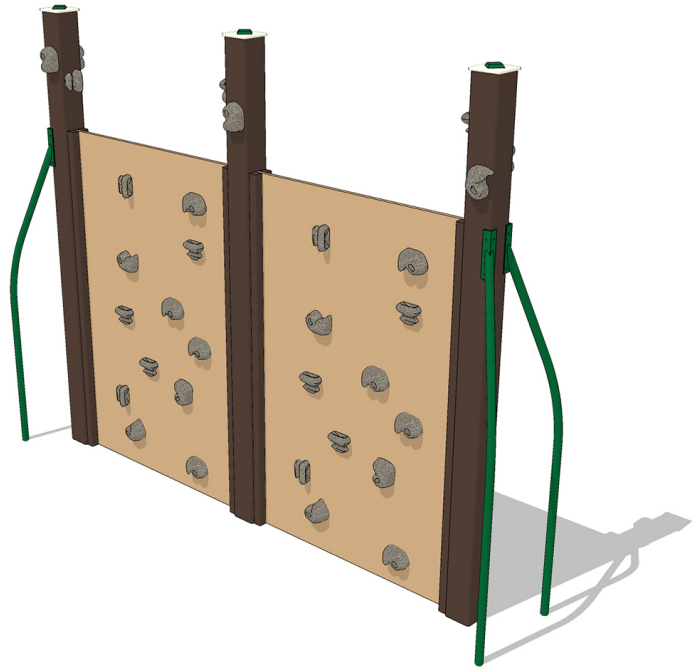

Double Rock Wall Recycled Two-Sided Panel Climber

Price \$5,027.00

Highlights:

- Provides total body workout
- Improves core muscles and upper and lower torso strength
- Cleverly blends exercise with play
- Built partially out of recycled material

Age Group: 5 to 12 years

Use Zone: 17' x 19'

Active play units like Play Mart's Double Rock Wall Recycled Two-Sided Panel Climber are proven beneficial additions to a playground. When children engage in rigorous freeform activities like climbing, children are unknowingly laying the foundation for good healthy habits that will continue through the remainder of their lifetimes. Kids will be more likely to embrace difficult challenges later when they recall the satisfaction they felt from overcoming a prior obstacle. This climber fits the bill perfectly. With a generous number of knobbed grips on both sides of its two walls, youth should have little trouble finding spots for their hands to grab or feet to be placed. Four stainless steel bars extending from the ground to connect at the top of the wall offer additional handholds or could be used as an altogether different type of climbing challenge. Built partially out of recycled plastic material, this Double Rock Wall will attract a lot of attention at your elementary school, urban park, or small town playground.