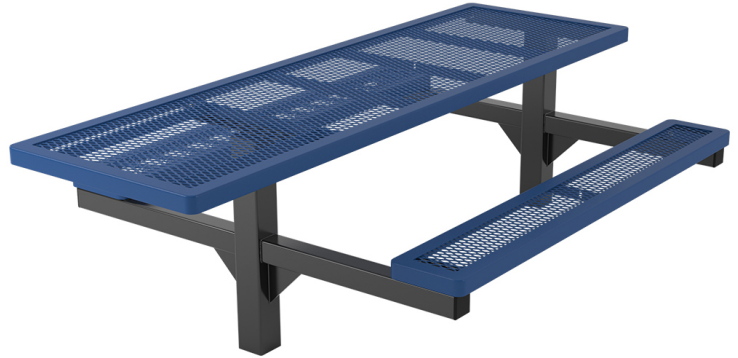

ADA Accessible Regal Rectangular Double Pedestal Frame Picnic Table with Attached Seating

MSRP \$2,007.00

SALE \$1,706.00

Highlights:

- Table overhang allows for easy wheelchair access
- Perforated design encourages air flow
- Lustrous appearance that can withstand weather
- Diverse selection of colors available to match your venue

Make your location a welcoming destination with Webcoat's ADA Accessible Regal Rectangular Double Pedestal Frame Picnic Table with Attached Seating, a commercial-grade outdoor furniture piece that makes gathering easy for all. The unit achieves its ADA accessibility by way of one end of the long table having a slight overhang with no benches running alongside it. This allows occupants in wheelchairs to move right up to the table edge and sit alongside other occupants using the installed benches. This durable unit has expanded-metal perforated surfacing to speed up air-drying after rain showers. The ADA Accessible Regal Rectangular Double Pedestal Frame Picnic Table with Attached Seating is purchasable with the colors you see here or you can alter the color scheme to fit your specific design needs. The frame is powder-coated while the tabletop and seats feature a textured polyethylene coat. Just reach out to a AAA State of Play salesperson over the phone or via email to learn more about what other possibilities currently exist.