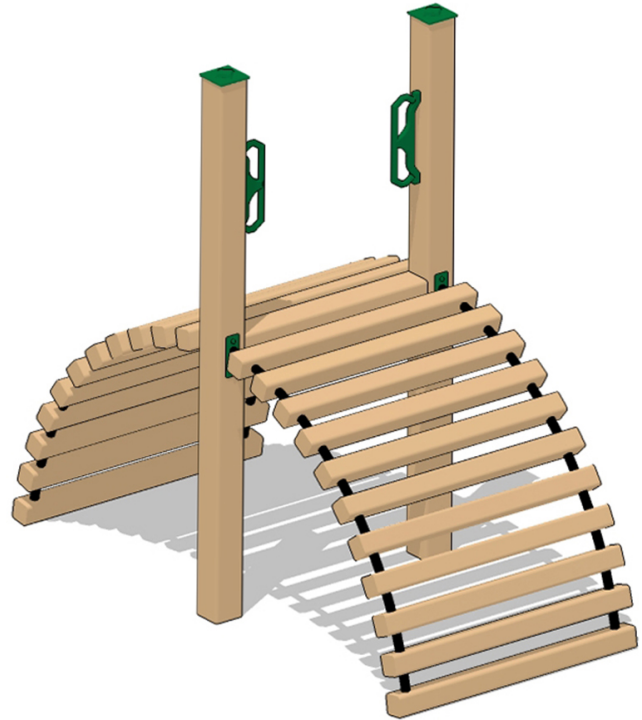

Recycled Plastic Double Arch Climber

Price \$2,198.00

Highlights:

- Climbers promote kinesthetic learning and muscle growth
- "Green" construction that uses recycled plastics
- Strategically spaced out rungs resist fall throughs and pinching
- Kids can play on top of or below the installation for added fun

Age Group: 5 to 12 years

Use Zone: 22' x 17'

Play Mart's Recycled Plastic Double Arch Climber is a commercial-grade playground installation that uses a simple but effective design to create a rewarding activity location. This unit permits kids to either scramble up and over the half-circle of slats or congregate beneath the unit. The slats and posts are made of a Recycled Structural Plastic, which means that your purchase is helping prevent unnecessary plastic waste from further accumulating in landfills. This material also requires less maintenance than a traditional wooden climber as the plastic will not degrade from exposure to insects. The slats also will not splinter as a wooden playground item might, reducing the chances of injury. The remainder of the climber uses tough stainless steel to finish its construction, like in the two convenient handles attached to the posts at the apex of the curve. The economical footprint of the Recycled Plastic Double Arch Climber enables you to place it in a variety of locations, which can be a big help if you are designing a playground at a smaller site.