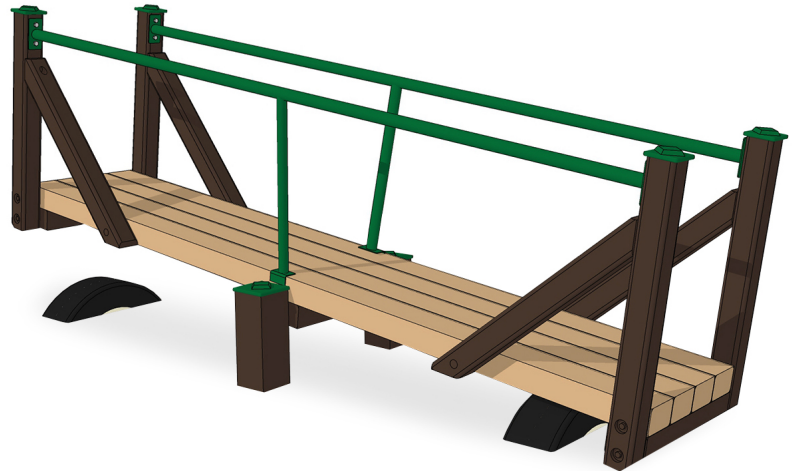

## Recycled Plastic Playground Seesaw

**Price \$3,293.00**

### Highlights:

- Fantastic way to work on balance
- Environmentally-friendly build uses recycled material
- Available in 8' and 10' sizes to fit your needs
- Recycled plastic looks like wood but without the pesky maintenance

**Age Group:** 5 to 12 years

---

Play Mart's Recycled Plastic Playground Seesaw offers a modern and unique twist to the classic teeter-totter design. The structure is a tremendous way to work on core strength and balance. A long deck provides ample room for a multitude of children to play at once, creating an inviting atmosphere that will be sure to be tons of fun. Choose between an 8 or 10-foot long platform to fit your playground needs. Tires in the ground provide a springy foundation to keep the fun rolling. To prevent falls, there are two steel bars that children can hang onto as they play. They are covered in a textured powder coat to provide a durable, long-lasting color. Adding to the environmentally-friendly theme, the posts feature recycled plastic. It resembles wood but does not attract termites or fungi and will not rot or produce harmful splinters. Contact a AAA State of Play sales representative for more details.