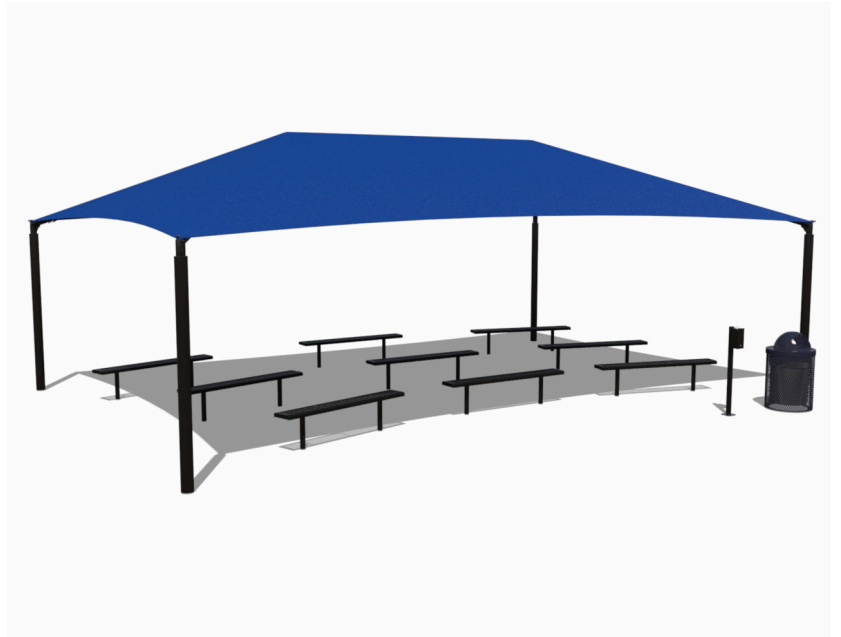

Outdoor Social Distancing Environment: Bench Package

MSRP \$12,782.00

SALE \$10,865.00

Highlights:

- 30-foot x 20-foot Rectangular Shade Shelter protects against rain or shine
- Includes nine strongly built 6-foot benches
- Post-Mounted Hand Sanitizer Holder for disinfecting
- 32 Gallon Regal Standard Trash Receptacle

In these unprecedented times, it is important to find ways to help facilitate safety and wellness wherever possible. Designed with social distancing in mind, this package offers everything needed for an outdoor classroom or recreational setting. The Outdoor Social Distancing Environment: Bench Package is kept cool, comfortable and out of the weather by a 30-foot x 20-foot shade with an 8-foot entrance. The size and rectangular shape allow enough room for each of the 9 included 6-foot UltraLeisure Style Park Benches without Backs to be spaced 6 feet apart. The benches provide a clean and durable seat for students to study or eat lunch. Cleanliness is key and made much simpler with the included lidded 32 Gallon Regal Standard Trash Receptacle (liner sold separately). When placed nearby, this sturdy trash receptacle helps collect litter to keep the area tidy. And finally, a Post-Mounted Hand Sanitizer allows students and staff to disinfect their hands as often as necessary, encouraging a more hygienic learning space. This package aids schools or parks in meeting new standards of learning and socializing.