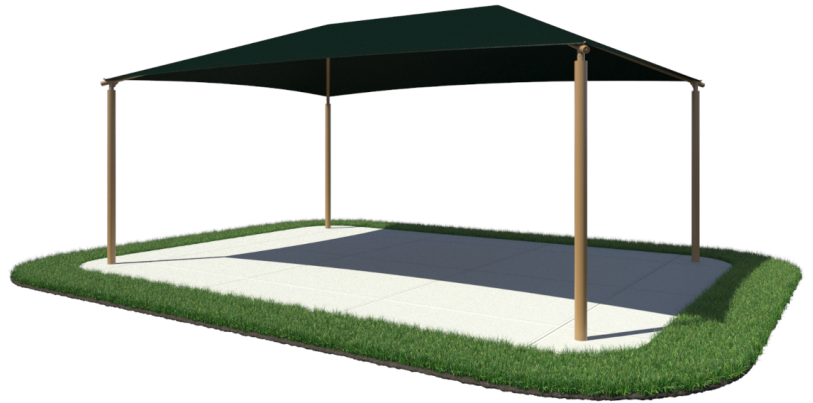

## Rectangular Shade Shelter with 10 feet high Entrance Height

**Price \$4,264.00**

### Highlights:

- Protects equipment from weather damage
- Helps prevent sunburn and keeps kids playing longer
- Glide elbows allow for quick shade removal should inclement weather occur
- Large selection of colors allow for customization

---

The Rectangular Shade Shelter with 10 feet high Entrance Height by Superior Shade is ideal for protecting children and equipment from the potentially harmful rays of the sun. The unit can help prevent sunburns or overheating and allow children to play longer. A shade is a great way to keep play equipment cool and comfortable to prevent burns and discomfort so children can play outside on hot, sunny days. The rectangular cover comes in many sizes to suit the needs of a variety of recreational areas. The durable fabric can shade picnic areas, play structures, freestanding play elements, sandboxes, pools, and more. A wide selection of color options means this shelter can be seamlessly incorporated into existing playgrounds or inspire a color scheme for a new one. Glide elbow options are available to ease the installation and removal process of the fabric in case of inclement weather. Two different mount options make the structure sturdy and allow the shade to be installed in the soil or on hard surfaces such as concrete.