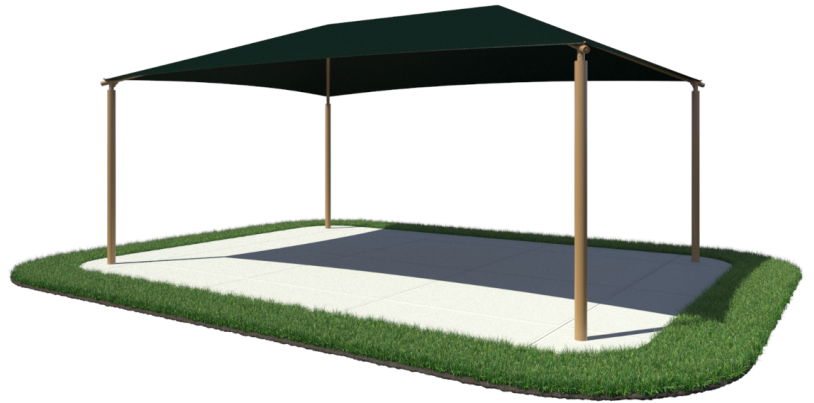

Rectangular Shade Shelter with 10 feet high Entrance Height

Price \$4,264.00

Highlights:

- Protects equipment from weather damage
- Helps prevent sunburn and keeps kids playing longer
- Glide elbows allow for quick shade removal should inclement weather occur
- Large selection of colors allow for customization

The Rectangular Shade Shelter with 10 feet high Entrance Height by Superior Shade is ideal for protecting children and equipment from the potentially harmful rays of the sun. The unit can help prevent sunburns or overheating and allow children to play longer. A shade is a great way to keep play equipment cool and comfortable to prevent burns and discomfort so children can play outside on hot, sunny days. The rectangular cover comes in many sizes to suit the needs of a variety of recreational areas. The durable fabric can shade picnic areas, play structures, freestanding play elements, sandboxes, pools, and more. A wide selection of color options means this shelter can be seamlessly incorporated into existing playgrounds or inspire a color scheme for a new one. Glide elbow options are available to ease the installation and removal process of the fabric in case of inclement weather. Two different mount options make the structure sturdy and allow the shade to be installed in the soil or on hard surfaces such as concrete.