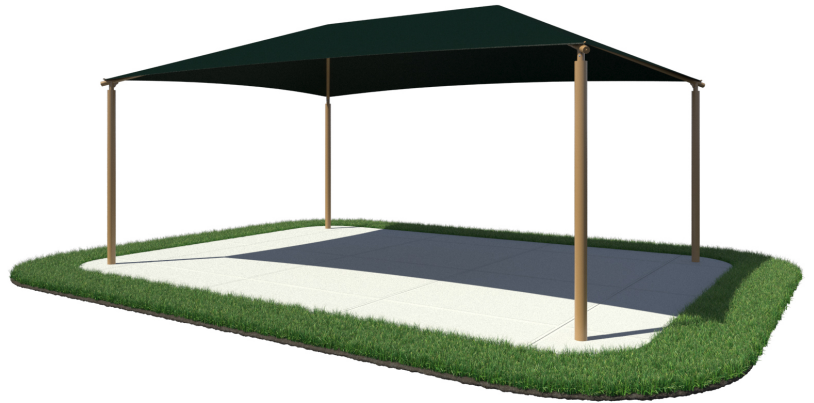

Rectangular Shade Shelter with 12 feet high Entrance Height

Price \$4,643.00

Highlights:

- 12 foot entrance height grants ample space for recreational activities
- Large color selection allows it to match any venue
- Protects kids from damage and discomfort of direct sunlight
- Helps prevent play equipment discoloration

Get the protection needed for your recreational area with the Rectangular Shade Shelter with 12 feet high Entrance Height by Superior Shade. At the largest available entrance height, this shade accommodates large play structures, seating and picnic tables, pools, and more. Don't let the weather keep kids from playing or families from gathering. This rectangular shade keeps the beating sun off of slides and spinners to prevent burning or discomfort during play. Shades can help prevent sunburns and the negative effects of overheating by keeping play areas cooled and comfortable. Additionally, they can also prolong the nice appearance of playground equipment by keeping the direct sunlight from discoloring or weakening it. An assortment of color options allow it to easily blend into the existing color schemes of schools, parks, or pools. You can opt for the inclusion of a glide elbow to make the installation and removal process easier. Choose from a variety of shade sizes that can suit the needs of many different playgrounds.