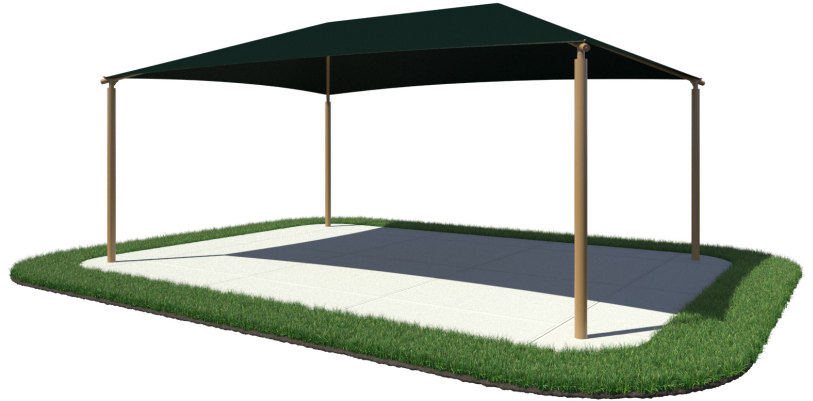

## Rectangular Shade Shelter with 12 feet high Entrance Height

**Price \$4,643.00**

### Highlights:

- 12 foot entrance height grants ample space for recreational activities
- Large color selection allows it to match any venue
- Protects kids from damage and discomfort of direct sunlight
- Helps prevent play equipment discoloration

---

Get the protection needed for your recreational area with the Rectangular Shade Shelter with 12 feet high Entrance Height by Superior Shade. At the largest available entrance height, this shade accommodates large play structures, seating and picnic tables, pools, and more. Don't let the weather keep kids from playing or families from gathering. This rectangular shade keeps the beating sun off of slides and spinners to prevent burning or discomfort during play. Shades can help prevent sunburns and the negative effects of overheating by keeping play areas cooled and comfortable. Additionally, they can also prolong the nice appearance of playground equipment by keeping the direct sunlight from discoloring or weakening it. An assortment of color options allow it to easily blend into the existing color schemes of schools, parks, or pools. You can opt for the inclusion of a glide elbow to make the installation and removal process easier. Choose from a variety of shade sizes that can suit the needs of many different playgrounds.