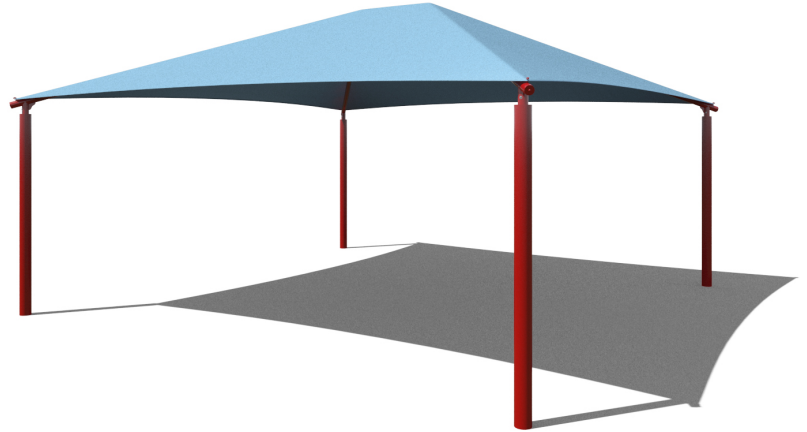

## Square Shade Shelter with 10 feet high Entrance Height

**Price \$4,134.00**

### Highlights:

- Wide selection of shade lengths made to fit a variety of venue sizes
- Diverse choice of color options work for any color scheme
- Protects people and investments from the harsh effects of sun exposure
- Glide elbows allow for quick install and removal in case of inclement weather

---

Kids can keep playing all day with help from the Square Shade Shelter with 10 feet high Entrance Height. This shelter keeps kids out of direct sunlight to help prevent sunburns and discomfort from the heat. Not only does it protect people from the hazards of sun exposure, but it also shields playground equipment from discoloration and damage. A shade is a great tool for preserving and prolonging the life of play structures while keeping visitors comfortably out of the sun all year long. With a large assortment of colors to choose from, this built-to-last square shade can be introduced to any existing park, playground, pool, or seating area as an attractive, decorative, and functional feature. There are two mount options available, allowing it to be placed anywhere shelter is needed. The optional glide elbows can be helpful for initial installation or frequent removal due to quickly changing weather conditions. And a large selection of shade sizes ensures that your recreation areas can be properly covered.