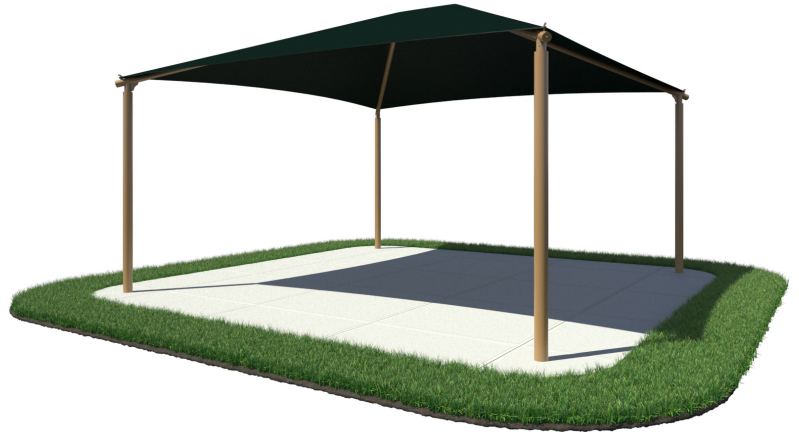

## Square Shade Shelter with 12 feet high Entrance Height

**Price \$5,389.00**

### Highlights:

- Color options to suit any area
- Shields kids from direct sunlight
- Protects equipment from the elements
- Mounting options allow for installation in a variety of places

---

The options are nearly limitless with the Square Shade Shelter with 12 feet high Entrance Height by Superior Shade. With a diverse range of colors to choose from, this sturdy shelter can perfectly match any recreational area with ease. Two mounting options allow this versatile shade to be installed in almost any environment. And optional glide elbows make removing the shade easier and are ideal for areas with unpredictable or inclement weather. A shade is perfect for protecting people from the dangers of sun exposure and keeping kids playing for as long as they possibly can. This versatile shelter can be used at any time of the year as a protective barrier for not only the people but for playground equipment as well. Discoloration from exposure to the elements can really affect the appearance of play elements and park furniture. Fortunately, this heavy-duty square shade was made to last and can shield your investments at playgrounds, parks, pools, and schools.