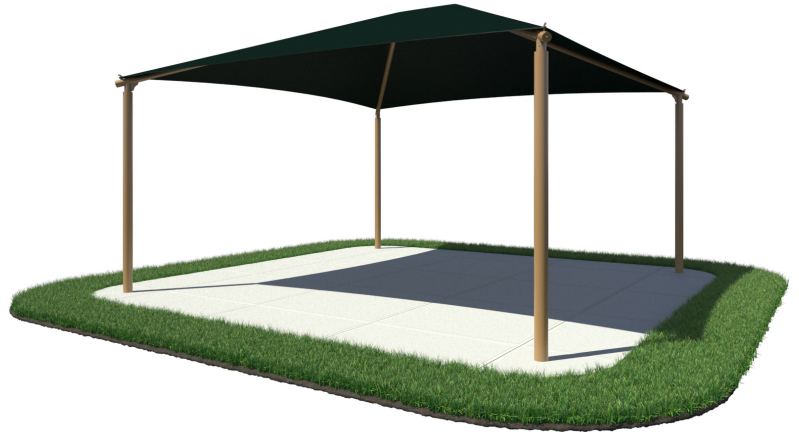

Square Shade Shelter with 12 feet high Entrance Height

Price \$5,389.00

Highlights:

- Color options to suit any area
- Shields kids from direct sunlight
- Protects equipment from the elements
- Mounting options allow for installation in a variety of places

The options are nearly limitless with the Square Shade Shelter with 12 feet high Entrance Height by Superior Shade. With a diverse range of colors to choose from, this sturdy shelter can perfectly match any recreational area with ease. Two mounting options allow this versatile shade to be installed in almost any environment. And optional glide elbows make removing the shade easier and are ideal for areas with unpredictable or inclement weather. A shade is perfect for protecting people from the dangers of sun exposure and keeping kids playing for as long as they possibly can. This versatile shelter can be used at any time of the year as a protective barrier for not only the people but for playground equipment as well. Discoloration from exposure to the elements can really affect the appearance of play elements and park furniture. Fortunately, this heavy-duty square shade was made to last and can shield your investments at playgrounds, parks, pools, and schools.