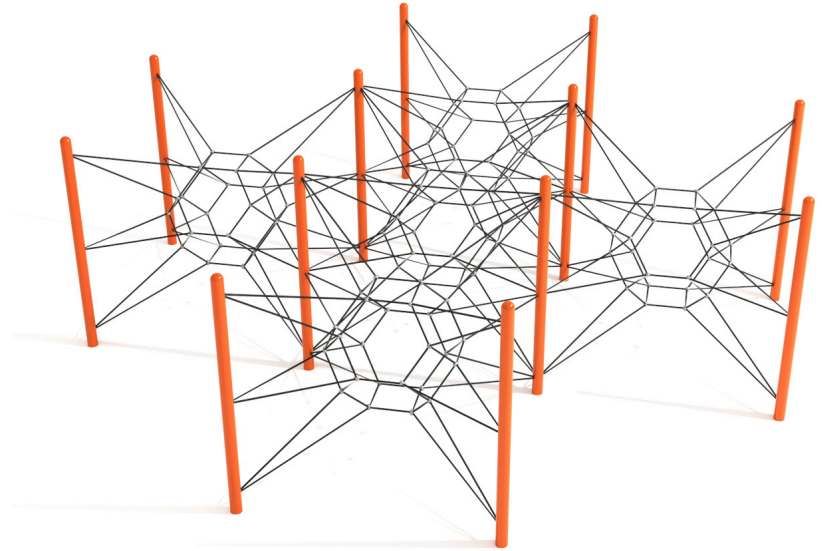

## Constellation Station Web Climbing Maze

**Price \$17,036.00**

### Highlights:

- Unique star design has great aesthetic appeal
- Equidistant rope spheres create rewarding physical challenge
- Powder-coat painted posts come in a variety of glossy colors
- Three net connections per post for extra stability and maneuverability

**Age Group:** 5 to 12 years

**Capacity:** 25-30

**Fall Height:** 96"

**Use Zone:** 35' 5" x 35' 5"

### COMPLIES With:

ASTM F1487-17

CPSC PUB #325

Children can embark on an extraterrestrial journey and travel through the stars on the Constellation Station Web Climbing Maze. This intricate structure consists of five separate circularly woven steel ropes covered in nylon. Each section is supported by vertical steel posts spaced equally apart from each other. The posts are rust-resistant, powder-coated and painted a color of your choice with a glossy finish to suit the scheme of any park, school or other recreational area. The support posts provide stability and help with maneuverability, as each has netting attached at three different elevations. The multiple rope attachment points allow kids to safely use their hands and feet to move from one section to another along different heights of their choosing. This maze climber challenges school-age children to use important muscle groups and develop their physical skills and abilities. Additionally, climbers like this one can spark their imagination by inspiring various games and make-believe adventures. The sales team at AAA State of Play is available to help you bring creative play to your playground.