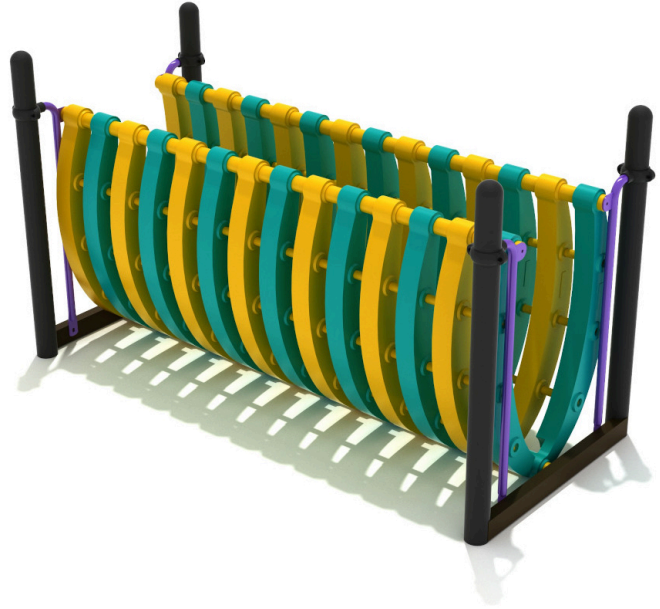

Independent Play Bones Bridge

MSRP \$3,872.00

SALE \$2,979.00

Highlights:

- Visually interesting look with bone-like shape
- Perfect as a solo unit or transition space between structures
- Colors are customizable to suit your site
- Curved flooring improves agility and tests balance

Age Group: 2 to 12 years

Use Zone: 15' 4" x 18' 5"

COMPLIES With:

ASTM F1487-17

CPSC PUB #325

The Independent Play Bones Bridge by Playground Equipment Dot-com is a commercial grade children's play installation with a cool visual design. Constructed to resemble a brightly colored version of a set of bones, this unit will quickly engage the curiosity of children aged 2 to 12. The curved flooring challenges travelers to adjust their positioning in order to successfully cross from one side to the other, which helps kids grow their kinesthetic learning and enhance their dexterity. This bridge can be used as a transfer point that encourages movement between existing play spaces or simply presented as its own spot for fun play. Spacing between the slats also helps put parents at ease, as they're able to glance inside and ensure children are playing safely. The quirky bridge slats and robust stainless steel posts are available with the colors shown here or you can have them adjusted to better match your site's aesthetics. Just call or email to learn more about custom coloring from a AAA State of Play representative.