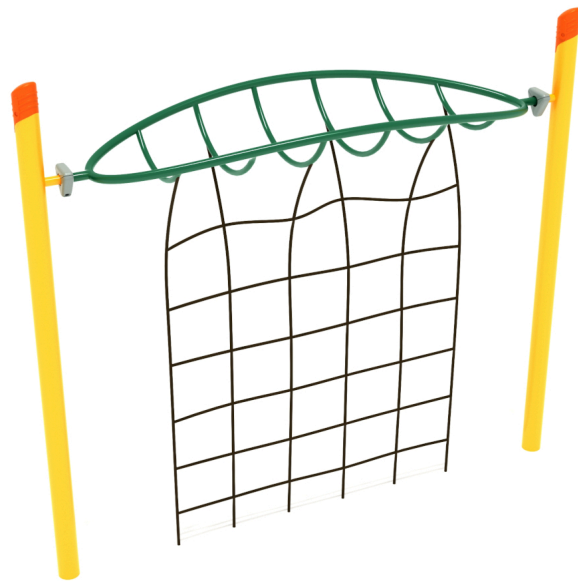

Freestanding Single Post Overhead Inverted Horizon Climber with Rope Attachment

Price \$2,138.00

Highlights:

- Combines two elements in one compact climber
- Improves cognitive functions and problem-solving skills
- Powder-coating and nylon-encased steel cables are weather-resistant
- Provides beneficial strength conditioning

Age Group: 5 to 12 years

Capacity: 4-7

Use Zone: 14' 3" x 20' 11"

COMPLIES With:

ASTM F1487-17

CPSC PUB #325

The Freestanding Single Post Overhead Inverted Horizon Climber with Rope Attachment is two challenging climbers in one. Kids will first approach the tightly woven grid of strong steel ropes wrapped in nylon. Once they have ascended the first element, they will reach the inverted overhead climber on top. The combination of these two components creates a demanding full body exercise during play, making a positive impact on overall health and wellness. This commercial-grade structure is designed to safely bear the weight of multiple children, encouraging tikes to play together and make new friends. The many clambering youngsters scaling this installment also forces individuals to maneuver around the other climbers, promoting problem-solving and fostering cognitive development. The slim design allows this piece of equipment to fit into small spaces and makes an excellent addition to new or existing playgrounds. The two supportive galvanized steel poles are powder-coated and can be painted one of our many color options.