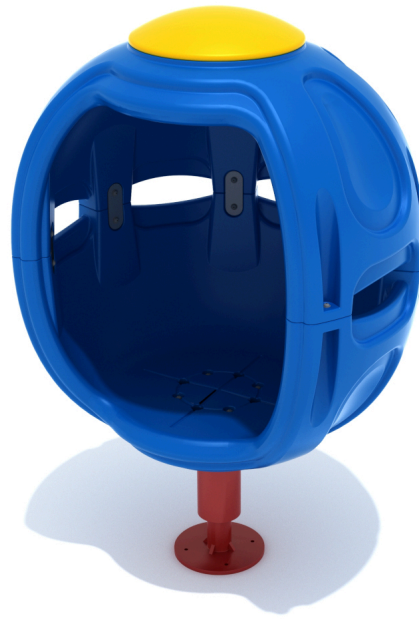

### Highlights:

- Improves a child's balance and spatial orientation
- Large opening allows easy entry and exit
- Slits along the entirety of the seat increase visibility
- Seat and mount colors can be customized

**Age Group:** 2 to 12 years

**Capacity:** 1

**Use Zone:** 15' 2" x 15' 2"

### COMPLIES With:

ASTM F1487-17

CPSC PUB #325

The Egg Whirler Sitting Spin Ride by Playground Equipment Dot-com comes to your playground straight from the future. It's whimsical extraterrestrial design will surely spark imaginative play and promote creative thinking. Maybe kids will try orbiting the earth in their space pod or pretend they've been ejected from a starship. Whichever way they choose to play, this ride is guaranteed fun for children of many ages. A large opening allows them to enter and exit with ease on this single-rider attraction. Openings around the perimeter of the pod allow riders to be able to see outside and parents to supervise their children inside. Additionally, these slots allow sunlight to enter the ride, a relief for kids who may feel uncomfortable in a dark or enclosed space. Try the classic color scheme pictured or explore the many color options for the molded plastic seat and metal mount that allow this spinner to be customized to suit any park, school or childcare facility.