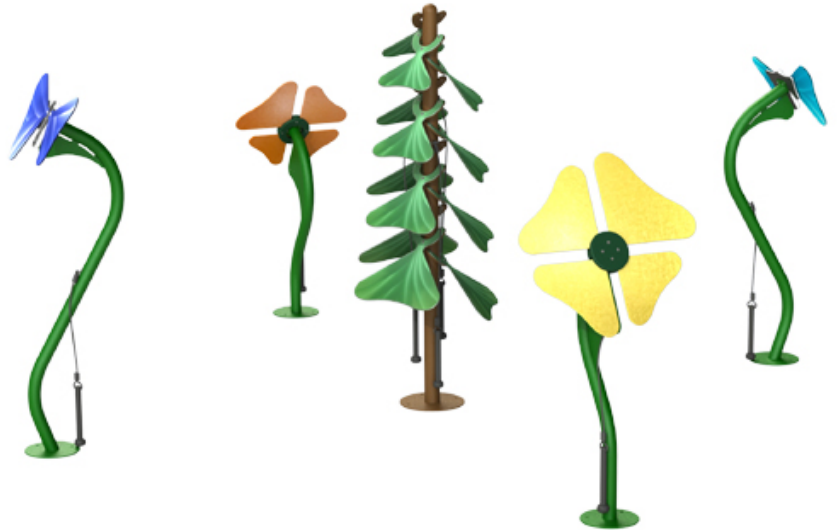

Garden Bed Ensemble (includes Tenor Tree, Butterflies and Flowers)

MSRP \$11,429.00

SALE \$10,858.00

Highlights:

- Includes five unique pieces
- Musical sculptures are authentically handcrafted
- Attached mallets reduce risk of loss or theft
- Perfectly combines music and nature for all ages

Age Group: 2 to 12 years and Adults

COMPLIES With:

ASTM F1487-17

CPSC PUB #325

Infusing music with nature is a great way to positively engage the brain, encourage socialization and help communities grow. The Garden Bed Ensemble (includes Tenor Tree, Butterflies and Flowers) is the perfect addition to any new or existing community park for kids and adults. This authentic, hand-crafted set is made up of five perfectly tuned and unique sound sculptures to fill the area with joyous music from visitors and passers-by. Each of the flowers, butterflies and the tenor tree hold a mallet, securely attached to reduce the risk of loss or damage. This colorful and melodic collection can be mounted at your site using an inground, surface or portable system. Outdoor musical instruments encourage creativity, promote rhythm and provide sensory experiences for children of all ages. This set also provides a stunning and attractive aesthetic touch that complements the surrounding nature while simultaneously standing out. Make it the centerpiece or combine the Garden Bed Ensemble with other Freenotes Harmony Park instruments for an elaborate musical playground.